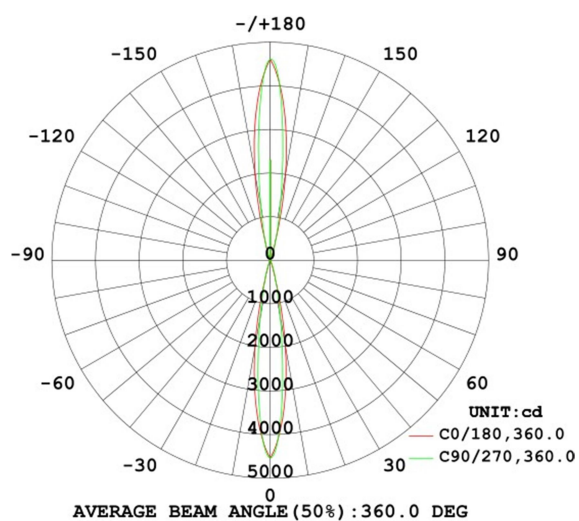

FINISHES AVAILABLE

DARK GREY

MATT BLACK

ENERGY EFFICIENCY

TECHNICAL DATA SHEET

Application	SURFACE
IP Rating	IP65
Light source	LED 3030
Wattage	10W
Chip Brand	OSRAM
CCT Kelvin	3000 / 4000 / 5000K
Lumen	1020
IF—VF	320 mA—27-40V
C.R.I	≥ 80
SDCM	≤ 5
IK	08
Beam Angle	2-20°
Input Voltage - Frequency	100-240V ~ 50/60Hz
Electrical Classification	I
Lifespan	25000h. L70B50
Driver	Inside - Included
Power Factor:	0.9
Power Efficiency	83%
Measure mm	162 x 137 x 55 mm
Working humidity	10%~90%RH
Weight Kg.	0.9
Working humidity	-30°~+45°
Lighting distance	20 m
Certificates - Standard	CE - IEC 60598-1/IEC 62031
Warranty years	3
MATERIALES / ACABADOS	
Structure material	High quality aluminum
Diffuser Material	Glass
Structure finishing	Anti - UV powder coating finish
Diffuser finishing	Clear

Photometric Results

CIE Class:	Direct
Total Rated Lamp Lumens:	1020 lm
Measurement Flux:	1020 lm
Efficiency:	106.4 %
Downward Ratio:	43.1%
Upward Ratio:	42%
Luminaire Efficiency Rating (LER):	57
Central Intensity:	4613 cd
Max. Intensity:	4613 cd
Pos. Of Max Intensity:	H0.0 V-180.0
IES File Name	B-003327