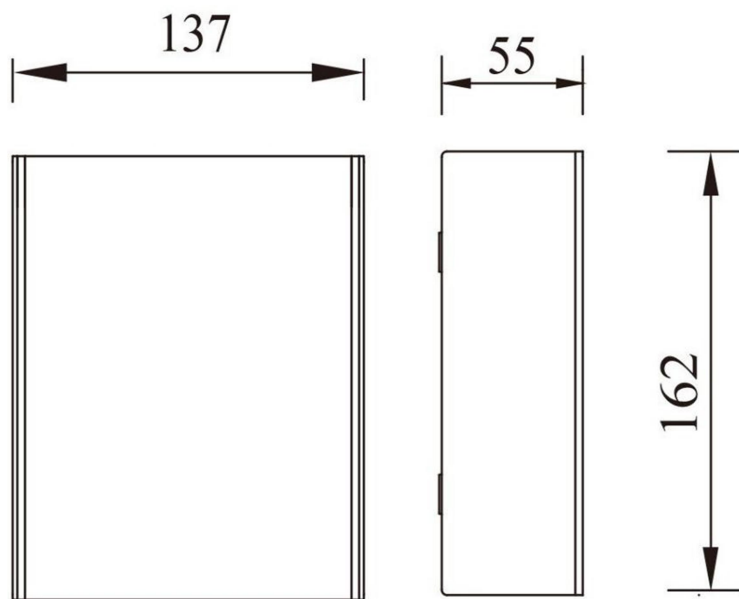

IBERLAMP reserves the right to make the necessary technical modifications in order to improve the performance of the product.

We recommend consulting with the commercial team to answer any questions.