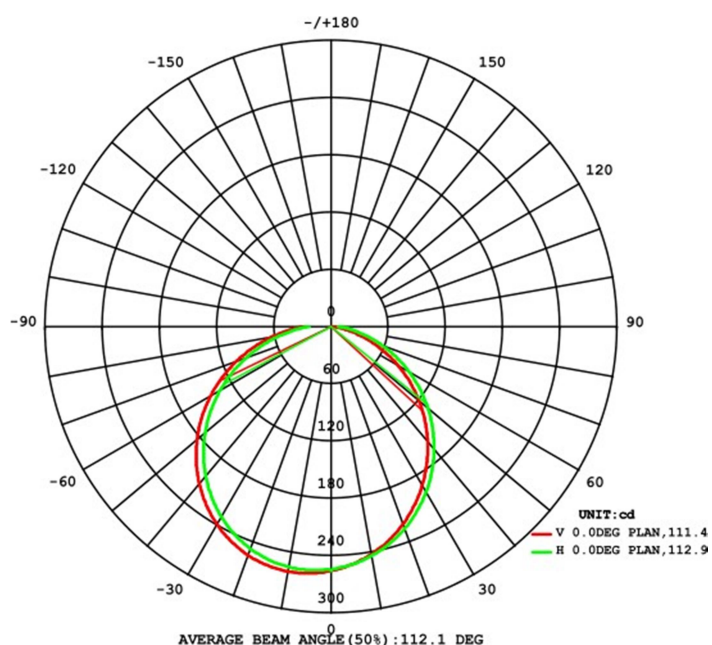

### TECHNICAL DATA SHEET

Application	SURFACE
IP Rating	IP65
Light source	LED 2835
Wattage	16 W
Chip Brand	OSRAM
CCT Kelvin	3000 / 4000 / 5000K
Lumen	730
IF—VF	400 mA—27-40V
C.R.I	≥ 80
SDCM	≤ 5
IK	08
Beam Angle	111 ° 113 °
Input Voltage—Frequency	100-240V~ 50/60Hz
Electrical Classification	I
Lifespan	25000h. L70B50
Driver	Inside—Included
Power Factor:	0.9
Power Efficiency	84%
Measure mm	Φ 265 x 86.5 mm.
Working humidity	10%~90%RH
Weight Kg.	1.7
Working humidity	-30°~+45°
Lighting distance	5 m
Certificates - Standard	CE - IEC 60598-1/IEC 62031
Warranty years	3
<b>MATERIALES / ACABADOS</b>	
Structure material	High quality aluminum
Diffuser Material	PC
Structure finishing	Anti - UV powder coating finish
Diffuser finishing	Opal White

# Photometric Results

CIE Class:	Direct
Total Rated Lamp Lumens:	730 lm.
Measurement Flux:	730 lm.
Efficiency:	41.7 %
Downward Ratio:	41.7%
Upward Ratio:	0.0%
Luminaire Efficiency Rating (LER):	45.6
Central Intensity:	260.6 cd.
Max. Intensity:	260.6 cd.
Pos. Of Max Intensity:	H11.0 V0.0
IES File Name	B-023110M