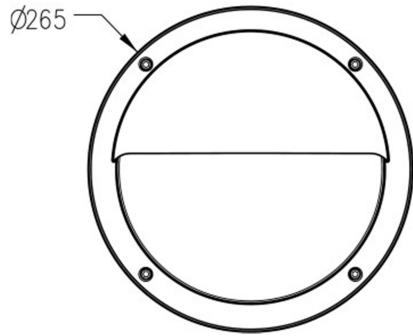

IBERLAMP

IBERLAMP reserves the right to make the necessary technical modifications in order to improve the performance of the product.

We recommend consulting with the commercial team to answer any questions.