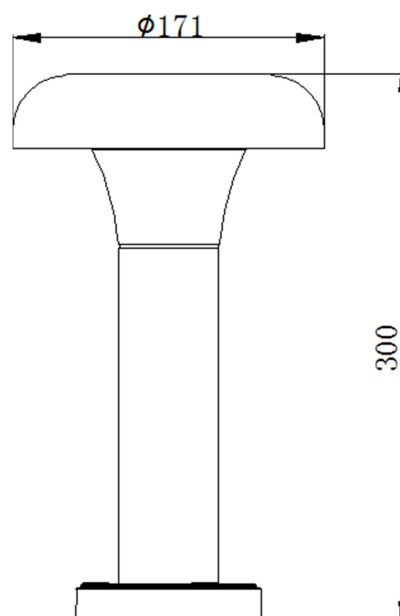

FINISHES AVAILABLE

DARK GREY

MATT BLACK

ENERGY EFFICIENCY

TECHNICAL DATA SHEET

Application	SURFACE
IP Rating	IP65
Light source	LED 2835
Wattage	12W
Chip Brand	OSRAM
CCT Kelvin	3000 / 4000 / 5000K
Lumen	550
IF—VF	320 mA—27-40V
C.R.I	≥ 80
SDCM	≤ 5
IK	08
Beam Angle	100°
Input Voltage - Frequency	100-240V ~ 50/60Hz
Electrical Classification	I
Lifespan	25000h. L70B50
Driver	Inside - Included
Power Factor:	0.9
Power Efficiency	83%
Measure mm	Φ 171 x 300 mm
Working humidity	10%~90%RH
Weight Kg.	1.2
Working humidity	-30°~+45°
Lighting distance	4.5 m
Certificates - Standard	CE - IEC 60598-1/IEC 62031
Warranty years	3
MATERIALES / ACABADOS	
Structure material	High quality aluminum
Diffuser Material	PC
Structure finishing	Anti - UV powder coating finish
Diffuser finishing	Opal White

Photometric Results

CIE Class:	Direct
Total Rated Lamp Lumens:	550 lm
Measurement Flux:	550 lm
Efficiency:	45.9 %
Downward Ratio:	45.9%
Upward Ratio:	0.0%
Luminaire Efficiency Rating (LER):	45.8
Central Intensity:	219.5 cd
Max. Intensity:	219.5 cd
Pos. Of Max Intensity:	H-1.0 V0.0
IES File Name	P-033243-30