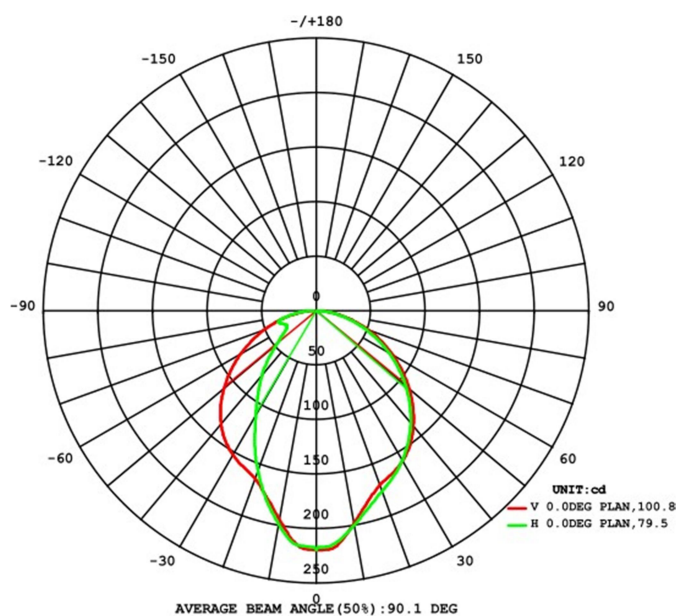

FINISHES AVAILABLE

DARK GREY

MATT BLACK

ENERGY EFFICIENCY

TECHNICAL DATA SHEET

Application	SURFACE
IP Rating	IP65
Light source	LED 2835
Wattage	12W
Chip Brand	OSRAM
CCT Kelvin	3000 / 4000 / 5000K
Lumen	550
IF—VF	320 mA—27-40V
C.R.I	≥ 80
SDCM	≤ 5
IK	08
Beam Angle	100°
Input Voltage - Frequency	100-240V ~ 50/60Hz
Electrical Classification	I
Lifespan	25000h. L70B50
Driver	Inside - Included
Power Factor:	0.9
Power Efficiency	83%
Measure mm	Φ 171 x 300 mm
Working humidity	10%~90%RH
Weight Kg.	1.2
Working humidity	-30°~+45°
Lighting distance	4.5 m
Certificates - Standard	CE - IEC 60598-1/IEC 62031
Warranty years	3
MATERIALES / ACABADOS	
Structure material	High quality aluminum
Diffuser Material	PC
Structure finishing	Anti - UV powder coating finish
Diffuser finishing	Opal White

Photometric Results

CIE Class:	Direct
Total Rated Lamp Lumens:	550 lm
Measurement Flux:	550 lm
Efficiency:	45.9 %
Downward Ratio:	45.9%
Upward Ratio:	0.0%
Luminaire Efficiency Rating (LER):	45.8
Central Intensity:	219.5 cd
Max. Intensity:	219.5 cd
Pos. Of Max Intensity:	H-1.0 V0.0
IES File Name	P-033243-30