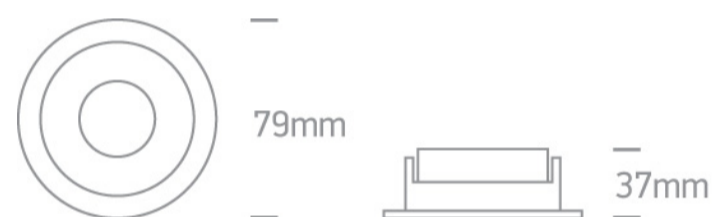

01 Recessed Spots Fixed>The Chill Out Range Round

10105M/W/BS

White Body Brass Reflector Dark Light Recessed MR16 spot with GU10 lampholder.

Complies with standard EN60598-1 and any other specific standards.

Downloads

Dimensions

Physical Specification

Item Group	01 Recessed Spots Fixed
Family	The Chill Out Range Round
Order Code	10105M/W/BS
Colour	White-Brass
Material	Aluminium
Shape	Circular
Height	37mm
Diameter	79mm
Cutout Hole Diameter	70mm
Recessed Ceiling	Yes
Depth Required	120mm
Indoor	Yes