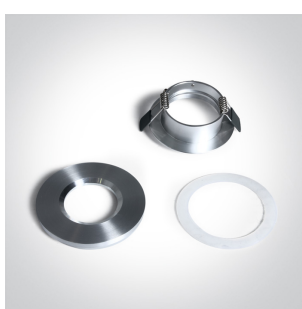

01 Recessed Spots Fixed>The IP65 Bathroom Range Aluminium

10105R1/AL

IP65 Bathroom Recessed MR16 spot with GU10 lampholder.

Complies with standard EN60598-1 and any other specific standards.

Downloads

Dimensions

Gallery

Physical Specification

Item Group	01 Recessed Spots Fixed
Family	The IP65 Bathroom Range Aluminium
Order Code	10105R1/AL
Colour	Aluminium
Material	Aluminium
Shape	Circular
Height	27mm

Diameter	84mm
Cutout Hole Diameter	68mm
Recessed Ceiling	Yes
Depth Required	120mm
Indoor	Yes
Outdoor	Yes
Adjustable	No