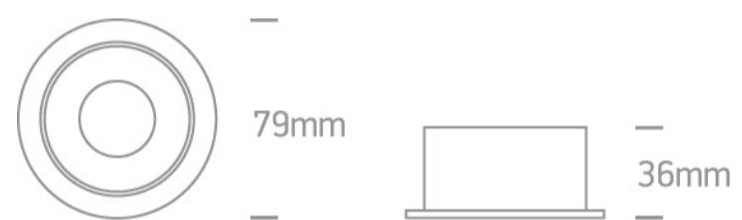

## 11105M/W/W

White Body White Reflector Adjustable Dark Light Recessed MR16 spot with GU10 lampholder.

Complies with standard EN60598-1 and any other specific standards.

### Dimensions

### Physical Specification

Item Group	03 Recessed Spots Adjustable
Family	The Chill Out Range
Order Code	11105M/W/W
Colour	White
Material	Aluminium
Shape	Circular
Height	36mm

Diameter	79mm
Cutout Hole Diameter	72mm
Recessed Ceiling	Yes
Depth Required	120mm
Indoor	Yes
Adjustable	1 Direction