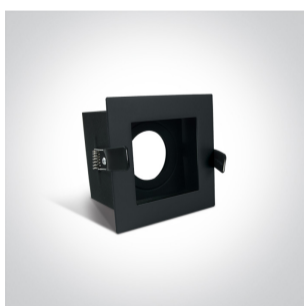

## 51105TA/B

Dark Light Recessed Square adjustable MR16 Swivel spot with GU10 lampholder.

Complies with standard EN60598-1 and any other specific standards.

### Physical Specification

Item Group	03 Recessed Spots Adjustable
Family	The Dark Light Range Metal
Order Code	51105TA/B
Colour	Black
Material	Metal
Shape	Rectangular
Length	96mm

Width	96mm
Height	70mm
Cutout Hole Width	80mm
Cutout Hole Length	80mm
Recessed Ceiling	Yes
Depth Required	150mm
Indoor	Yes
Adjustable	1 Direction