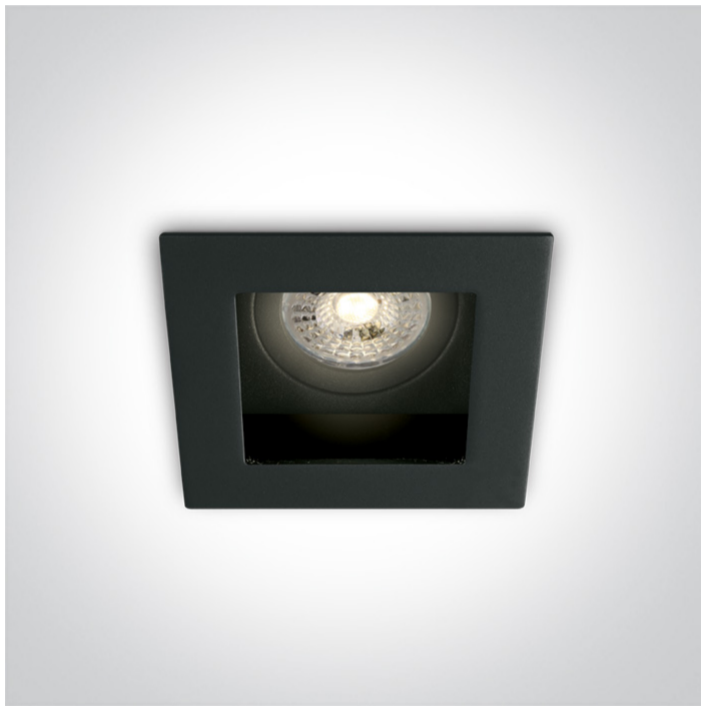

03 Recessed Spots Adjustable>The Dark Light Range Metal

## 51105TA/B

Dark Light Recessed Square adjustable MR16 Swivel spot with GU10 lampholder.

Complies with standard EN60598-1 and any other specific standards.

### Physical Specification

Item Group	03 Recessed Spots Adjustable
Family	The Dark Light Range Metal
Order Code	51105TA/B
Colour	Black
Material	Metal
Shape	Rectangular
Length	96mm

Width	96mm
Height	70mm
Cutout Hole Width	80mm
Cutout Hole Length	80mm
Recessed Ceiling	Yes
Depth Required	150mm
Indoor	Yes
Adjustable	1 Direction