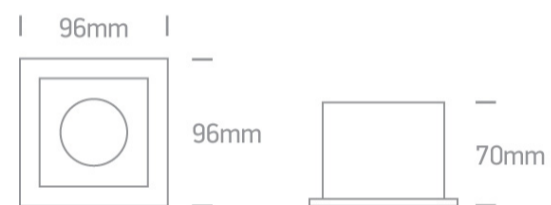

## 51105TA/B

Dark Light Recessed Square adjustable MR16 Swivel spot with GU10 lampholder.

Complies with standard EN60598-1 and any other specific standards.

### Dimensions

### Physical Specification

Item Group	03 Recessed Spots Adjustable
Family	The Dark Light Range Metal
Order Code	51105TA/B
Colour	Black
Material	Metal
Shape	Rectangular
Length	96mm

Width	96mm
Height	70mm
Cutout Hole Width	80mm
Cutout Hole Length	80mm
Recessed Ceiling	Yes
Depth Required	150mm
Indoor	Yes
Adjustable	1 Direction