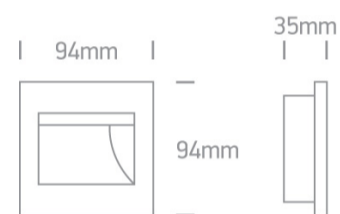

19 Wall Recessed & Inground > Indoor Square Wall Recessed

68007/B/W

1,5 W Wall recessed LED light, ideal for step and corridor illumination.

Supplied complete with non-dimmable LED driver.

Complies with standard EN60598-1 and any other specific standards.

Downloads

Dimensions

Gallery

Physical Specification

Item Group	19 Wall Recessed & Inground
Family	Indoor Square Wall Recessed
Order Code	68007/B/W
Colour	Black
Material	Plastic
Shape	Rectangular
Length	94mm

Width	94mm
Height	35mm
Cutout Hole Width	86mm
Cutout Hole Length	86mm
Recessed wall	Yes
Depth Required	40mm
Indoor	Yes
Adjustable	No

Electrical Characteristics

Gear	External-Included
Fitting + Driver	
Input Voltage	100-240V
50 Hz	Yes
60 Hz	Yes
Safety Class	
Power(Watts)	1,5W
IP Rating	IP20
Light Source	LED built in
F Mark	

Illumination Data

Colour Temperature	3000K
Lumen Output	70lm
Light Efficiency	46,67lm/W
Illumination Diagram	
Dark Light	Yes

Packing Info

Box Length	9,7cm
Box Width	5,4cm
Box Height	9,7cm
Box Weight	0,14Kg
Pcs/Carton	50
Barcode	5291889070603
HS Code	9405104090