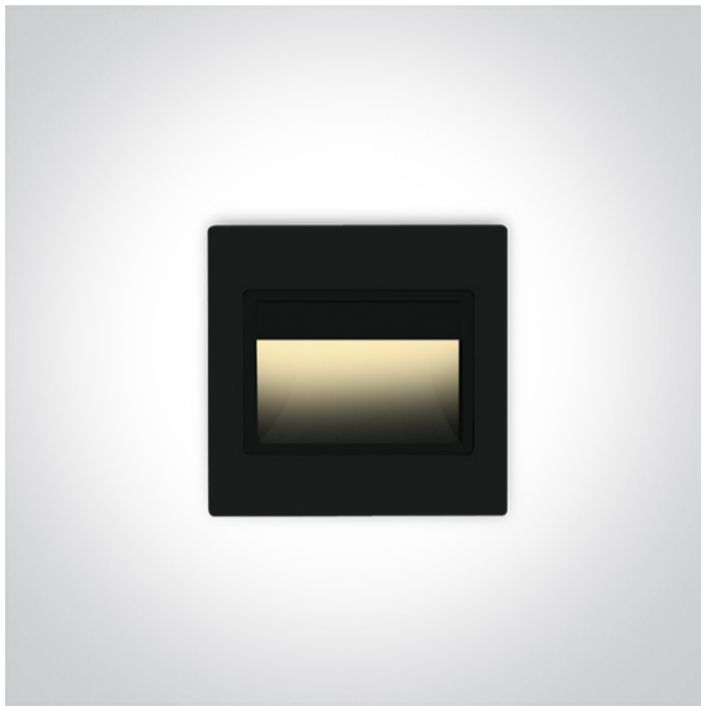

19 Wall Recessed & Inground > Indoor Square Wall Recessed

68007/B/W

1,5 W Wall recessed LED light, ideal for step and corridor illumination.

Supplied complete with non-dimmable LED driver.

Complies with standard EN60598-1 and any other specific standards.

Downloads

Dimensions

Gallery

Physical Specification

Item Group	19 Wall Recessed & Inground
Family	Indoor Square Wall Recessed
Order Code	68007/B/W
Colour	Black
Material	Plastic
Shape	Rectangular
Length	94mm