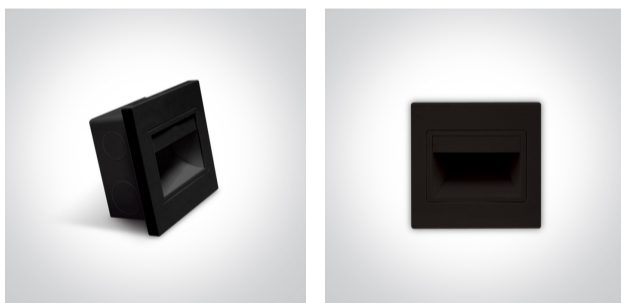

19 Wall Recessed & Inground > Indoor Square Wall Recessed

68007/B/W

1,5 W Wall recessed LED light, ideal for step and corridor illumination.

Supplied complete with non-dimmable LED driver.

Complies with standard EN60598-1 and any other specific standards.

Downloads

Dimensions

Gallery

Physical Specification

Item Group	19 Wall Recessed & Inground
Family	Indoor Square Wall Recessed
Order Code	68007/B/W
Colour	Black
Material	Plastic
Shape	Rectangular
Length	94mm

Width	94mm
Height	35mm
Cutout Hole Width	86mm
Cutout Hole Length	86mm
Recessed wall	Yes
Depth Required	40mm
Indoor	Yes
Adjustable	No

Electrical Characteristics

Gear	External-Included
Fitting + Driver	
Input Voltage	100-240V
50 Hz	Yes
60 Hz	Yes
Safety Class	
Power(Watts)	1,5W
IP Rating	IP20
Light Source	LED built in
F Mark	