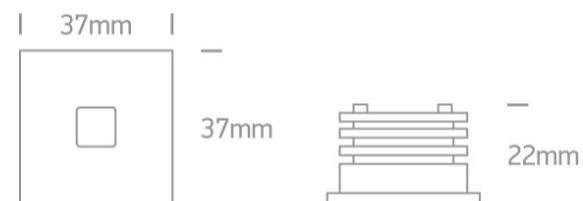

19 Wall Recessed & Inground > Indoor/Outdoor Decorative Wall Recessed  
Aluminium

**68004A/AL/W**

1W 350mA LED wall recessed light, IP54, ideal for both indoor and outdoor installation.

Requires 350mA driver.

Supplied with box for concrete installation

Complies with standard EN60598-1 and any other specific standards.

Downloads

Dimensions

Gallery

Must be ordered separately

89004

Physical Specification

Item Group	19 Wall Recessed & Inground
Family	Indoor/Outdoor Decorative Wall Recessed Aluminium
Order Code	68004A/AL/W
Colour	Aluminium
Material	Aluminium
Shape	Rectangular
Length	37mm
Width	37mm
Height	22mm
Cutout Hole Diameter	36mm for Concrete Installation 33mm for Gypsum Installation
Recessed wall	Yes
Depth Required	50mm for Concrete Installation 30mm for Gyprum Installaiton
Indoor	Yes
Outdoor	Yes