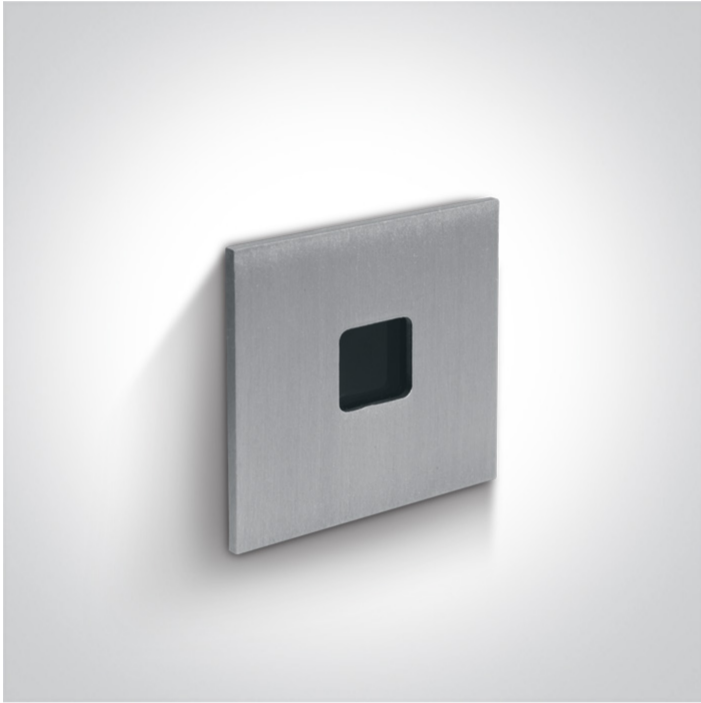

19 Wall Recessed & Inground > Indoor/Outdoor Decorative Wall Recessed  
Aluminium

**68004A/AL/W**

1W 350mA LED wall recessed light, IP54, ideal for both indoor and outdoor installation.

Requires 350mA driver.

Item Group	19 Wall Recessed & Inground
Family	Indoor/Outdoor Decorative Wall Recessed Aluminium
Order Code	68004A/AL/W
Colour	Aluminium
Material	Aluminium
Shape	Rectangular
Length	37mm
Width	37mm
Height	22mm
Cutout Hole Diameter	36mm for Concrete Installation 33mm for Gypsum Installation
Recessed wall	Yes
Depth Required	50mm for Concrete Installation 30mm for Gyprum Installaiton
Indoor	Yes
Outdoor	Yes

Electrical Characteristics

Fitting

Input Type	Constant Current
Input Current	350mA
Safety Class	
Power(Watts)	1W
IP Rating	IP54
Light Source	LED built in
LED Type	COB
LED Brand	Lumileds
Cable Length	200cm
F Mark	