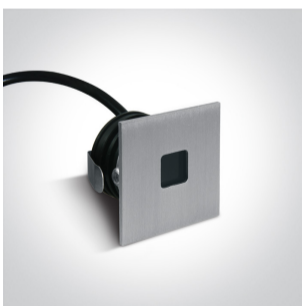

19 Wall Recessed & Inground > Indoor/Outdoor Decorative Wall Recessed  
Aluminium

**68004A/AL/W**

1W 350mA LED wall recessed light, IP54, ideal for both indoor and outdoor installation.

Requires 350mA driver.

Supplied with box for concrete installation

Complies with standard EN60598-1 and any other specific standards.

Downloads

Dimensions

Gallery

Must be ordered separately

89004

Physical Specification

Item Group	19 Wall Recessed & Inground
Family	Indoor/Outdoor Decorative Wall Recessed Aluminium
Order Code	68004A/AL/W
Colour	Aluminium
Material	Aluminium
Shape	Rectangular
Length	37mm
Width	37mm
Height	22mm
Cutout Hole Diameter	36mm for Concrete Installation 33mm for Gypsum Installation
Recessed wall	Yes
Depth Required	50mm for Concrete Installation 30mm for Gyprum Installaiton
Indoor	Yes
Outdoor	Yes

Electrical Characteristics

Fitting

Input Type	Constant Current
Input Current	350mA
Safety Class	
Power(Watts)	1W
IP Rating	IP54
Light Source	LED built in
LED Type	COB
LED Brand	Lumileds
Cable Length	200cm
F Mark	