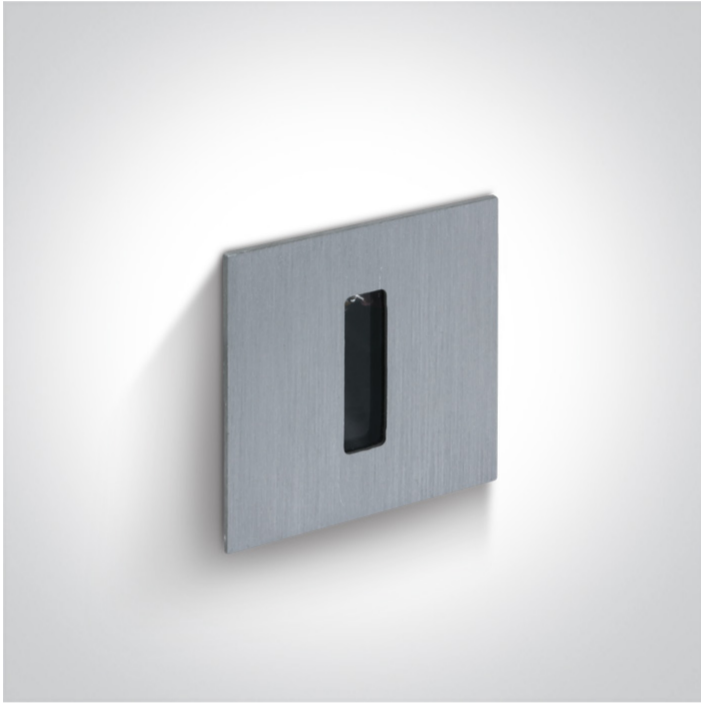

19 Wall Recessed & Inground > Indoor/Outdoor Decorative Wall Recessed
Aluminium

68004/AL/W

3W 350mA LED wall recessed light, IP54, ideal for both indoor and outdoor installation.

Requires 350mA driver.

Supplied with box for concrete installation

Complies with standard EN60598-1 and any other specific standards.

Downloads

Dimensions

Gallery

Must be ordered separately

89004

Physical Specification

Item Group	19 Wall Recessed & Inground
Family	Indoor/Outdoor Decorative Wall Recessed Aluminium
Order Code	68004/AL/W
Colour	Aluminium
Material	Aluminium
Shape	Rectangular
Length	56mm
Width	56mm
Height	54mm
Cutout Hole Diameter	49mm for Concrete & Gypsum nstallation
Recessed wall	Yes
Depth Required	110mm for Concrete Installation 70mm for Gyprum Installaiton
Indoor	Yes
Outdoor	Yes

Electrical Characteristics

Fitting

Input Type	Constant Current
Input Current	350mA
Safety Class	
Power(Watts)	3W
IP Rating	IP54
Light Source	LED built in
LED Type	COB
LED Brand	Luminus
Cable Length	100cm
F Mark	