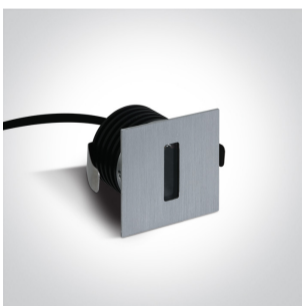

19 Wall Recessed & Inground > Indoor/Outdoor Decorative Wall Recessed
Aluminium

68004/AL/W

3W 350mA LED wall recessed light, IP54, ideal for both indoor and outdoor installation.

Requires 350mA driver.

Supplied with box for concrete installation

Complies with standard EN60598-1 and any other specific standards.

Downloads

Dimensions

Gallery

Must be ordered separately

89004

Physical Specification

Item Group	19 Wall Recessed & Inground
Family	Indoor/Outdoor Decorative Wall Recessed Aluminium
Order Code	68004/AL/W
Colour	Aluminium
Material	Aluminium
Shape	Rectangular
Length	56mm
Width	56mm
Height	54mm
Cutout Hole Diameter	49mm for Concrete & Gypsum nstallation
Recessed wall	Yes
Depth Required	110mm for Concrete Installation 70mm for Gyprum Installaiton
Indoor	Yes
Outdoor	Yes

Electrical Characteristics

Fitting

Input Type	Constant Current
Input Current	350mA
Safety Class	
Power(Watts)	3W
IP Rating	IP54
Light Source	LED built in
LED Type	COB
LED Brand	Luminus
Cable Length	100cm
F Mark	