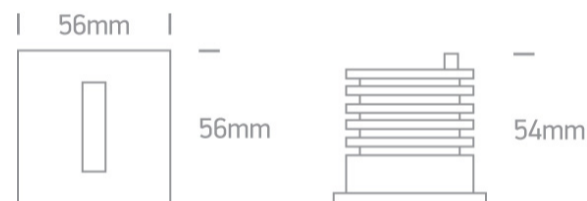

19 Wall Recessed & Inground > Indoor/Outdoor Decorative Wall Recessed
Aluminium

68004/AL/W

3W 350mA LED wall recessed light, IP54, ideal for both indoor and outdoor installation.

Requires 350mA driver.

Supplied with box for concrete installation

Complies with standard EN60598-1 and any other specific standards.

Downloads

Dimensions

Gallery

Must be ordered separately

89004

Physical Specification

Item Group	19 Wall Recessed & Inground
Family	Indoor/Outdoor Decorative Wall Recessed Aluminium
Order Code	68004/AL/W
Colour	Aluminium
Material	Aluminium
Shape	Rectangular
Length	56mm
Width	56mm
Height	54mm
Cutout Hole Diameter	49mm for Concrete & Gypsum nstallation
Recessed wall	Yes
Depth Required	110mm for Concrete Installation 70mm for Gyprum Installaiton
Indoor	Yes
Outdoor	Yes

Electrical Characteristics

Fitting

Input Type	Constant Current
Input Current	350mA
Safety Class	
Power(Watts)	3W
IP Rating	IP54
Light Source	LED built in
LED Type	COB
LED Brand	Luminus
Cable Length	100cm
F Mark	

Illumination Data

Colour Temperature	3000K
Lumen Output	120lm
Light Efficiency	40lm/W
CRI	90
Beam Angle	24°
Illumination Diagram	
Dark Light	Yes

Packing Info

Box Weight	0,330Kg
Pcs/Carton	36
Barcode	5291889049258
HS Code	9405409900