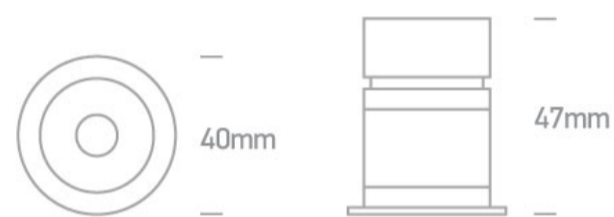

02 Recessed Spots Fixed LED>The Mirror Dark Light Range

10103H/W/W

3W Dark light recessed spot, IP20.

Complete with 700mA driver.

Complies with standard EN60598-1 and any other specific standards.

Downloads

Dimensions

Physical Specification

Item Group	02 Recessed Spots Fixed LED
Family	The Mirror Dark Light Range
Order Code	10103H/W/W
Colour	White
Material	Aluminium
Shape	Circular
Height	47mm
Diameter	40mm
Cutout Hole Diameter	34mm
Recessed Ceiling	Yes
Depth Required	70mm
Indoor	Yes