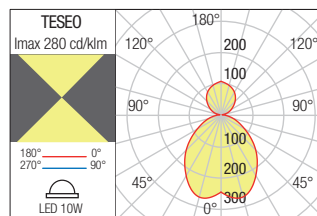

LED type	OSRAM SMD 2835 132 pcs + OSRAM RGB LED 2835, 21 pcs
Power	10W
CCT	2700/3000/4000K + RGB
Luminous Flux Source/system	922/550 lm
CRI	>84
Optic	105°
Battery type	Li-ion with self protection system
Battery capacity	13200mA
Charging time	<7,5h
Life time (100% light intensity)	>9h
Power supply adapter Included	Input AC 100-240V, Output DC 5V 3A, IP20, CLASS II
Power supply cable Included	1.5m micro USB LINE
Memory function	Memory of brightness
Switch push	ON/OFF
Dimmable (switch push stepless dimmable)	stepless dimmable 100% - 5%
Impact Strenth	IK06