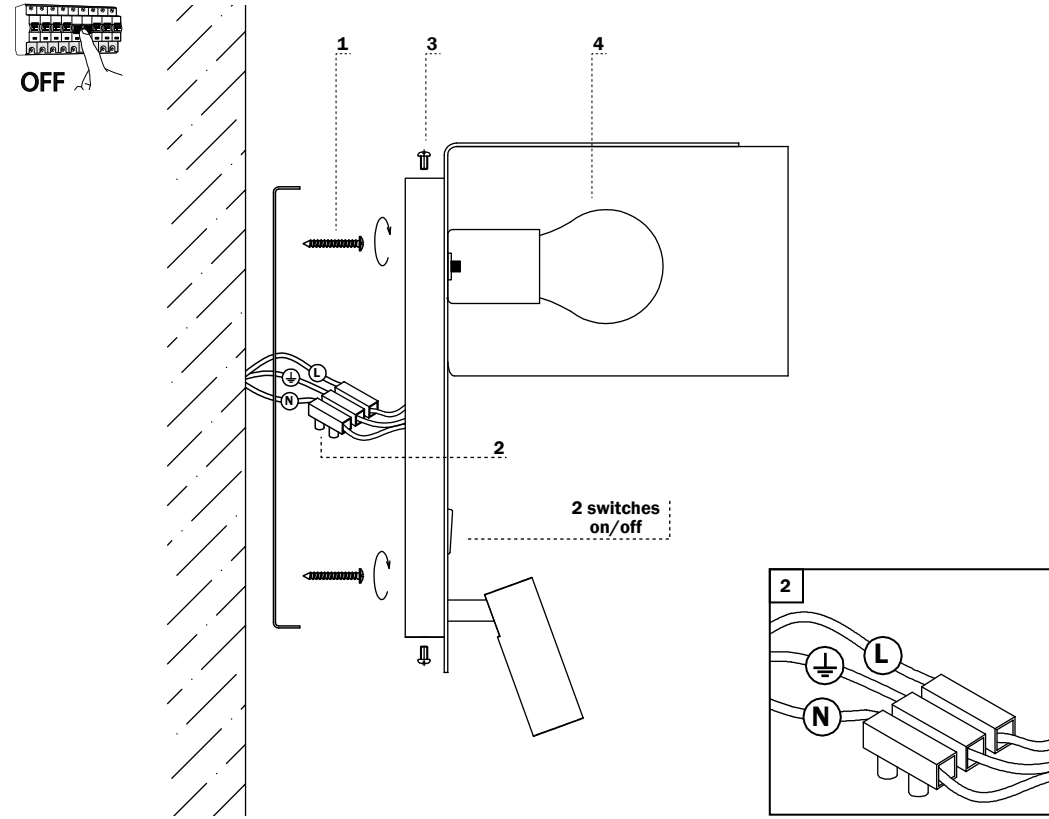

**FOLD**

ref. 64302 white  
ref. 64303 black

LIGHT SOURCE - FUENTE DE LUZ

1 x E27 MAX 15W LED NO INCL

TECHNICAL FEATURES - CARACTERÍSTICAS TÉCNICAS

100V-240V~50Hz/60Hz

**FOLD WITH READING LED**

ref. 64304 white  
ref. 64305 black

LIGHT SOURCE - FUENTE DE LUZ

1 x E27 MAX 15W LED NOT INCL  
SMD LED 3W 3000K 200lm INCL

TECHNICAL FEATURES - CARACTERÍSTICAS TÉCNICAS

100V-240V~50Hz/60Hz