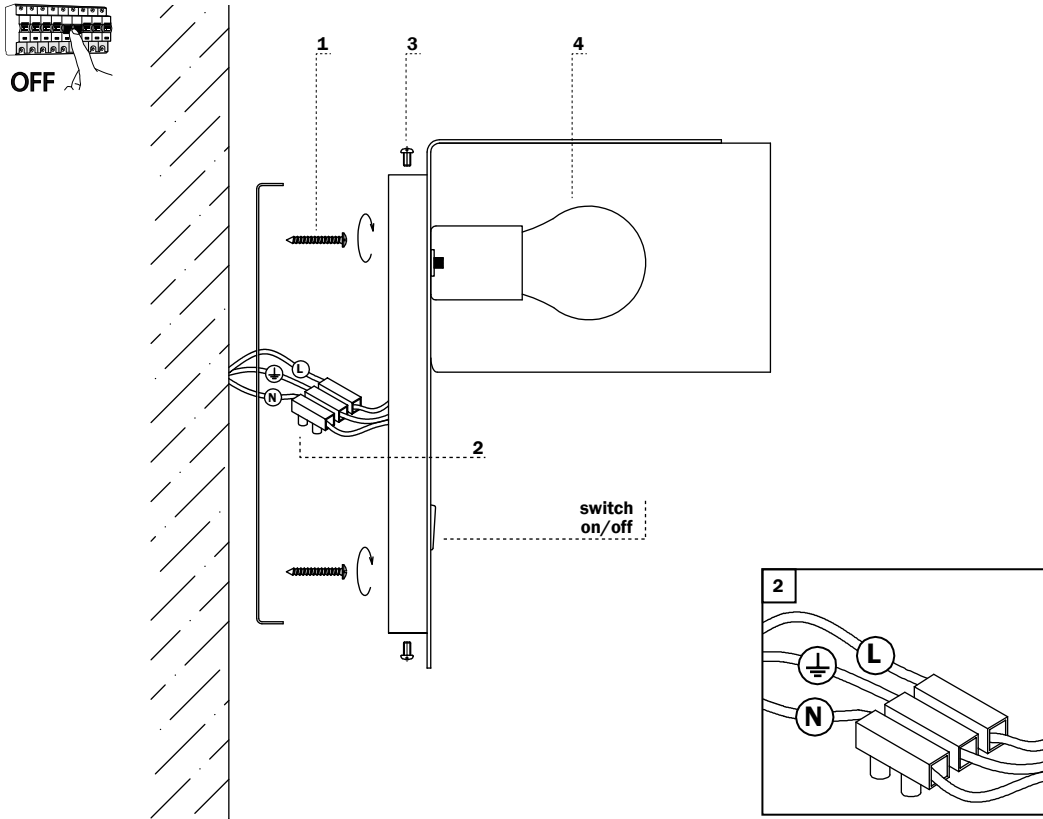

**FOLD**

ref. 64302 white  
ref. 64303 black

LIGHT SOURCE - FUENTE DE LUZ

1 x E27 MAX 15W LED NO INCL

TECHNICAL FEATURES - CARACTERÍSTICAS TÉCNICAS

100V-240V~50Hz/60Hz

**FOLD WITH READING LED**

ref. 64304 white  
ref. 64305 black

LIGHT SOURCE - FUENTE DE LUZ

1 x E27 MAX 15W LED NOT INCL  
SMD LED 3W 3000K 200lm INCL

TECHNICAL FEATURES - CARACTERÍSTICAS TÉCNICAS

100V-240V~50Hz/60Hz