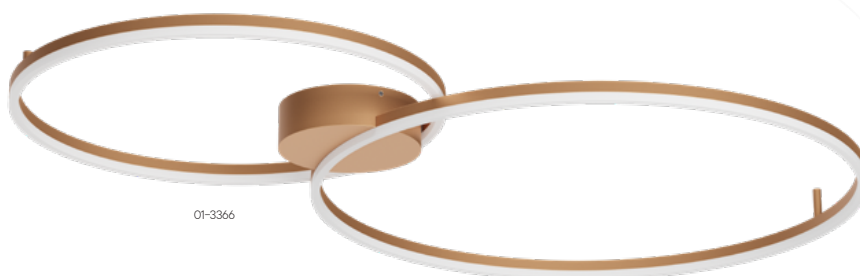

Orbit wall/ceiling

Series of light fixtures for interior equipped with SMD LEDs, structure of aluminum and metal painted in sand white, sand black or with bronze finish, diffusers of satin white acrylic.

Serie de corpuri de iluminat pentru interior echipate cu LED-uri SMD, structură din aluminiu și metal vopsită alb mat, negru mat sau cu finisaj bronz, dispersoare din acril alb satinat.

Serie di apparecchi per interni equipaggiati con SMD LED, struttura in alluminio e metallo verniciata bianco opaco, nero opaco o con finitura bronzo, diffusori in acrilico satinato bianco.

Серия светильников для интерьера оснащенных светодиодами SMD, структура из алюминия и металла окрашенного в белый матовый цвет, черный матовый или отделанная под бронзу, рассеиватель из белого сатирированного акрила.

Beltéri lámpa testek, SMD LED-el szerelve, matt fehér, matt fekete vagy bronz színű alumínium szerkezet, akril fehér opál diszperzór.

Серия интерьерни осветители с SMD LED платка, корпус от алуминий и стомана в бял мат, мат черен или бронз, дифузер от сатириран бял акрил.

Séria svietidiel pre interiér, vybavených LED diódami SMD, štruktúra hliníka a kovu lakovaná v matnej bielej, matnej čiernej alebo bronzovej povrchovej úprave, difúzor zo saténovo bieleho akrylátu.

Upon request the Orbit wall and ceiling lamps can be equipped with DALI dimmable power supplies.

La cerere aplicie sau plafoniere Orbit pot fi echipate cu alimentatoare dimabile DALI.

Su richiesta applique e plafoniere Orbit possono essere dotate di alimentatori dimmerabili DALI.

Ceiling DIRECT LIGHT

- art. **01-3305** Sand White 3000/4000K
- art. **01-3365** Bronze 3000/4000K
- art. **01-3306** Sand Black 3000/4000K