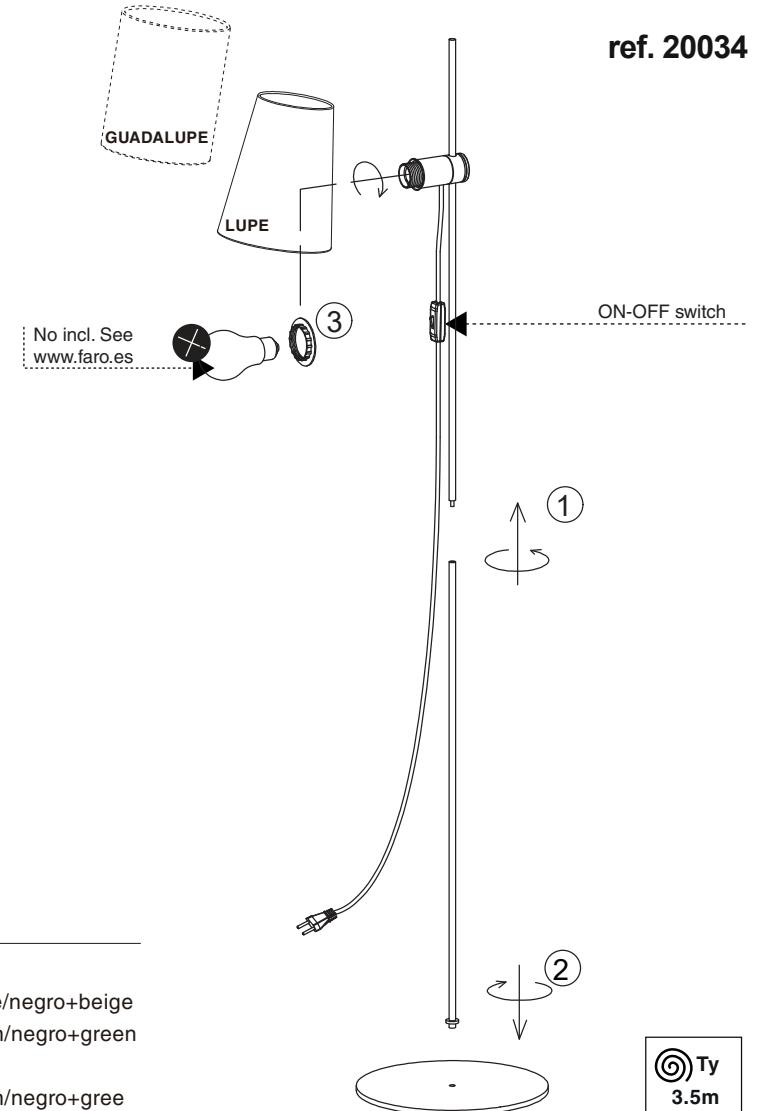

ref. 20033

• information

20033-80 black+beige/negro+beige
20033-81 black+green/negro+green

ref. 20034

• information

○ GUADALUPE
20034-80 black+beige/negro+beige
20034-81 black+green/negro+green
○ LUPE
20034-88 black+green/negro+green

TECHNICAL FEATURES

1 X E27 MAX 15W LED no incl.

Together
we take care
of the planet

Together we take care of the planet.

This is why we reduce paper consumption. Please refer to the safety, maintenance and warranty instructions at www.faro.es. If you cannot access it, call us at +34 937 723 965 or write to export@faro.es.