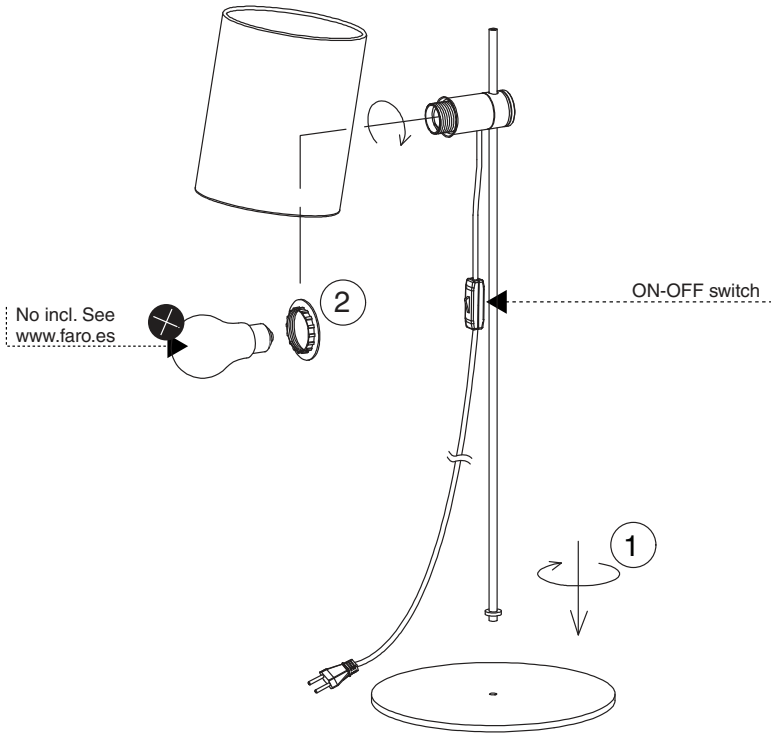

ref. 20033

• information

20033-80 black+beige/negro+beige
20033-81 black+green/negro+green

ref. 20034

• information

○ GUADALUPE
20034-80 black+beige/negro+beige
20034-81 black+green/negro+green
○ LUPE
20034-88 black+green/negro+green

TECHNICAL FEATURES

1 X E27 MAX 15W LED no incl.