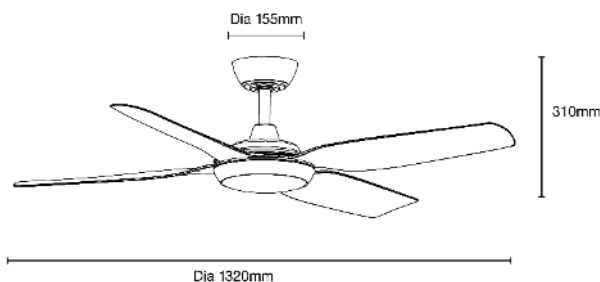

36W 1320MM (52") SMART DC CEILING FAN 4 ABS BLADES WITH WIFI REMOTE CONTROL + LED LIGHT

SPECIFICATIONS

Model Name	Viper DC	
Model Numbers	MVDC1343W	Matt White
	MVDC1343M	Matt Black
Power Wattage / Motor	36W DC	
Voltage / Frequency	220-240Va.c. 50-60Hz	
Air Movement (m³/hr)		
Maximum RPM	Up to 220 RPM	
Airflow Efficiency	Up to 369m³/hr per watt	
Speed 6 (Highest)	17,640m³/hr	
Speed 5	14,200m³/hr	
Speed 4	13,600m³/hr	
Speed 3	12,800m³/hr	
Speed 2	11,400m³/hr	
Speed 1 (Lowest)	8,500m³/hr	
Materials / Blade	ABS blade	
Number of Blades	4	
Blade Pitch	14°	
Hangsure Canopy	15°	
Lighting Wattage / Type	18W LED	
Colour Temperature	2700K to 6000K	
Lumens Output	Up to 2120lm	
Rated Lifetime	35,000 hours @ Ta25°C	
Dimmable	Variable dimming	

REMOTE CONTROL

Control	
Light	On/off
CCT	2700K/3000K/4000K/5000K/6000K
Fan	Off only
Fan Speed Setting	6
Other Features	Summer/winter reverse mode Breeze mode Sleep mode
Timer	Off only - 1hr, 4hr or 8hr
Power	1 x A23 12V batteries (supplied)
Size	145 x 42mm
Radio Frequency	433Mhz

SHIPPING

Model Numbers	Carton Size			Carton Quantity	Carton Gross Weight (Kg)
	H (mm)	W (mm)	L (mm)		
MVDC1343W	315	288	635	1	6.8
MVDC1343M	315	288	635	1	6.8

INSTALLATION

Installation	By licensed electrician only
Warranty	6* year warranty (*3 year in-home + additional 3 year replacement on the motor only)

DIMENSIONS

* Product must be installed by licensed electrician if not warranty will be void. Visit website for further information regarding warranty terms and conditions. Specification and imagery subject to change without prior notice. Last updated Sept 2023.

Aust/NZ Approval No.
GMA-517681-EA