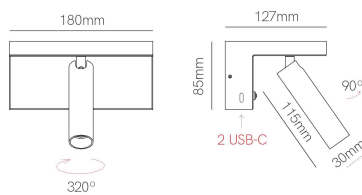

Referencia. Reference.

5158

Categoría. Category

DECORATIVA

BEAM

Dimensiones. Dimensions.

Color

NEGRO
BLACK

~~Presentado en color blanco y negro. Beam incorpora dos puntos de carga integrada para Beam is an indoor led wall light with 5W power. It offers a beam of 40° and a color temperature of 2,700K (380lm, 190lm, 95lm), along with three different light intensities that seek to adapt to every occasion and time of day.~~

This led wall light is a decorative product that allows a 320° rotation and a 90° tilt, to achieve greater comfort and adaptation in any room. We can find it in areas where a discreet but direct point of light is required as in bedrooms, study or reading areas, transforming the space into a warm and pleasant place.

Datos Técnicos Data Sheet

Largo(mm)	Long(mm)	40,0
Ancho(mm)	Width(mm)	155,0
Alto(mm)	High(mm)	160,0
Diametro(mm)	Diameter(mm)	90,0
Peso (gr)	Net Weight (gr)	0,00
Material	Material	ALUMINIO