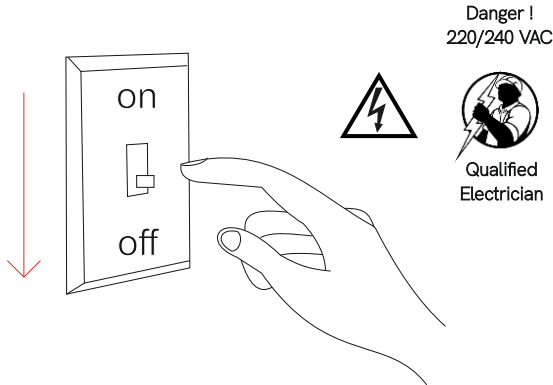

Cookie three phase track

technical lighting

5179, 5180

1,6W

Instrucciones de montaje/ Assembly instructions/ Instructions de montage/ Montageanleitung/ Istruzioni di montaggio

1.0

2.0

3.0