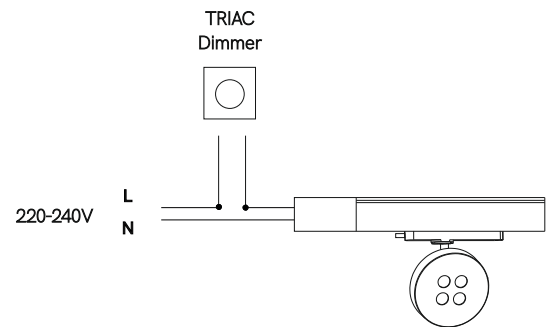

Cookie three phase track

technical lighting

5179, 5180

1,6W

Instrucciones de montaje/ Assembly instructions/ Instructions de montage/ Montageanleitung/ Istruzioni di montaggio

1.0

2.0

3.0