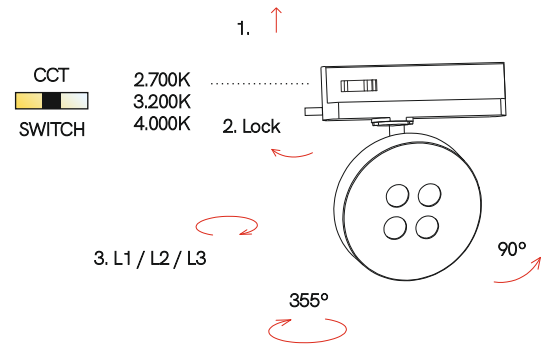

Cookie three phase track

technical lighting

5179, 5180

1,6W

Instrucciones de montaje/ Assembly instructions/ Instructions de montage/ Montageanleitung/ Istruzioni di montaggio

1.0

2.0

3.0