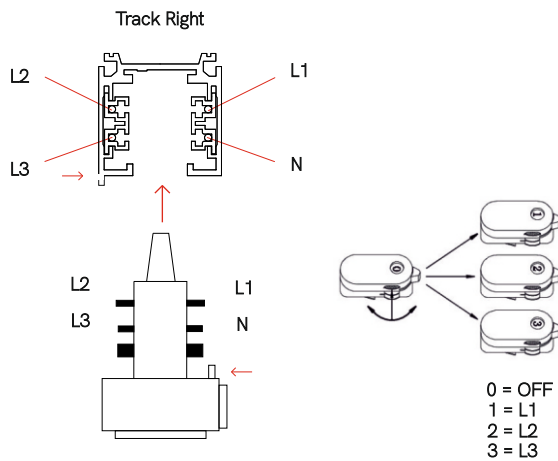

Cookie three phase track

technical lighting

5179, 5180

1,6W

Instrucciones de montaje/ Assembly instructions/ Instructions de montage/ Montageanleitung/ Istruzioni di montaggio

1.0

2.0

3.0