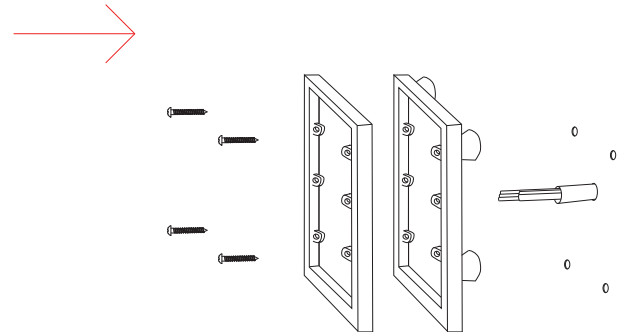

Sunset XL - dual XL

outdoor lighting

5419, 5420, 5421, 5422, 5423, 5424

16W, 2x16w

 **BENEITO FAURE**[®]
passion for led light

Instrucciones de montaje/ Assembly instructions/ Instructions de montage/ Montageanleitung/ Istruzioni di montaggio

1.0

2.0

3.0

4.0

5.0

6.0

7.0