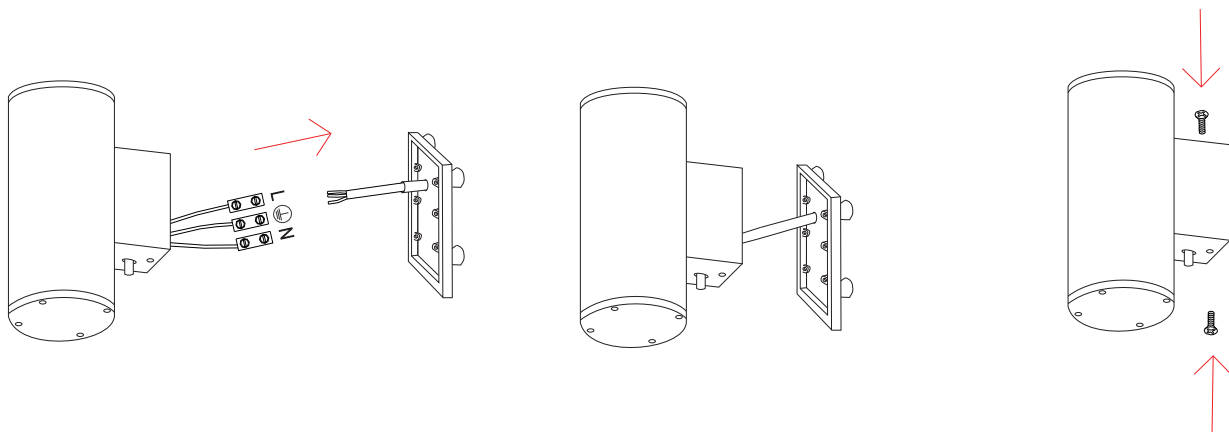

Sunset XL - dual XL

outdoor lighting

5419, 5420, 5421, 5422, 5423, 5424

16W, 2x16w

 **BENEITO FAURE**[®]
passion for led light

Instrucciones de montaje/ Assembly instructions/ Instructions de montage/ Montageanleitung/ Istruzioni di montaggio

1.0

2.0

3.0

4.0

5.0

6.0

7.0