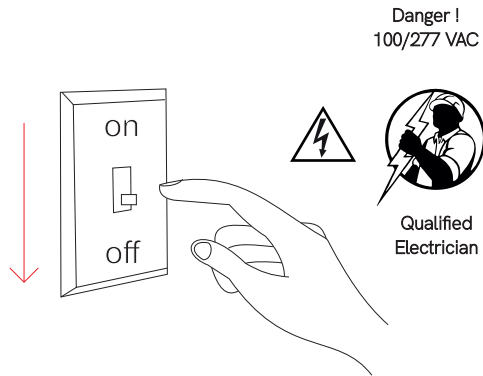

Sunset XL - dual XL

outdoor lighting

5419, 5420, 5421, 5422, 5423, 5424

16W, 2x16w

 **BENEITO FAURE**[®]
passion for led light

Instrucciones de montaje/ Assembly instructions/ Instructions de montage/ Montageanleitung/ Istruzioni di montaggio