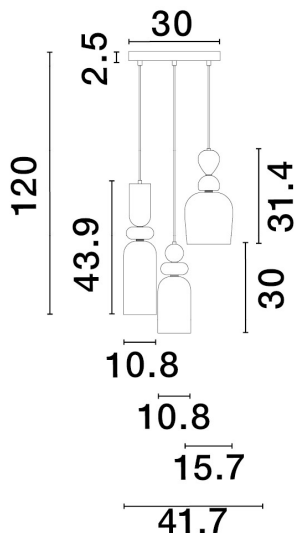

NOVA LUCE

PRODUCT DATASHEET

Version: 001

PRODUCT PHOTOGRAPH

TECHNICAL DRAWING

GENERAL INFORMATION

Product Code	9009237
Collection	Decorative
Product Category	Suspension
Product Family	Murano
Mounting Location	Ceiling
Application Environment	Indoor

DIMENSION & WEIGHT

LxWxH (cm)	D: 41,7 H: 120
Cut out (cm)	N/A
Weight (Kgr)	3.1

MATERIAL & COLOR

Product Color	Sandy Gold
Body Material	Metal & Glass

APPLICATION & MOUNTING

Ambient Working Temp.	Max 45 oC
Type of Protection	IP20
Dimmable	Depends on the lamp
Type of Dimming (Optional)	N/A
Mounting type	Ceiling
Mounting Depth (cm)	N/A
Led Module Replaceable	Yes
Light Source	LED E14

Power (Nominal)	Depends on the lamp
Input voltage (Nominal)	220-240Vac
Mains Frequency	50/60Hz

PHOTOMETRICAL DATA

Luminous Flux	Depends on the lamp
Color Temperature	Depends on the lamp
Light Color (Designation)	N/A