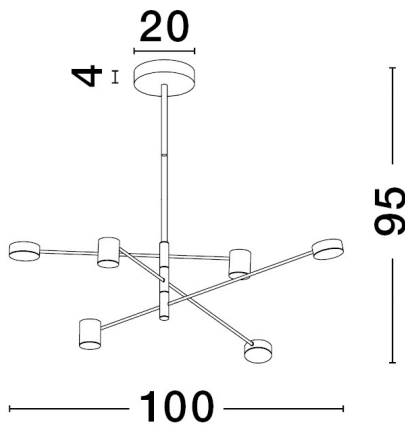

NOVA LUCE

PRODUCT DATASHEET

Version: 001

PRODUCT PHOTOGRAPH

TECHNICAL DRAWING

GENERAL INFORMATION

Product Code	9080121
Collection	Decorative
Product Category	Suspension
Product Family	Nordik
Mounting Location	Ceiling
Application Environment	Indoor

DIMENSION & WEIGHT

LxWxH (cm)	D: 100 H: 95
Cut out (cm)	N/A
Weight (Kgr)	2.3

MATERIAL & COLOR

Product Color	Black
Body Material	Aluminium & Acrylic

APPLICATION & MOUNTING

Ambient Working Temp.	Max 45 oC
Type of Protection	IP20
Dimmable	Yes
Type of Dimming (Optional)	Triac
Mounting type	Ceiling
Mounting Depth (cm)	N/A
Led Module Replaceable	No
Light Source	LED

Power (Nominal)	28W
Input voltage (Nominal)	220-240Vac
Mains Frequency	50/60Hz

PHOTOMETRICAL DATA

Luminous Flux	594 lm
Color Temperature	3000K
Light Color (Designation)	Warm White

WARRANTY

Warranty	3 Years
----------	----------------