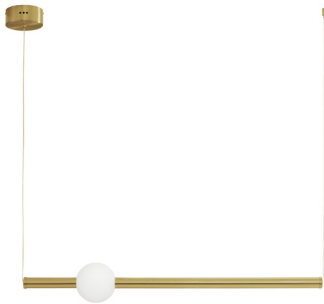

NOVA LUCE

PRODUCT DATASHEET

Version: 001

PRODUCT PHOTOGRAPH

TECHNICAL DRAWING

GENERAL INFORMATION

Product Code	9054452
Collection	Decorative
Product Category	Suspension
Product Family	Neutron
Mounting Location	Ceiling
Application Environment	Indoor

DIMENSION & WEIGHT

LxWxH (cm)	L: 92 W: 12 H: 150
Cut out (cm)	N/A
Weight (Kgr)	1.2

MATERIAL & COLOR

Product Color	Gold
Body Material	Aluminium & Acrylic

APPLICATION & MOUNTING

Ambient Working Temp.	Max 45 oC
Type of Protection	IP20
Dimmable	No
Type of Dimming (Optional)	N/A
Mounting type	Ceiling
Mounting Depth (cm)	N/A
Led Module Replaceable	No
Light Source	LED