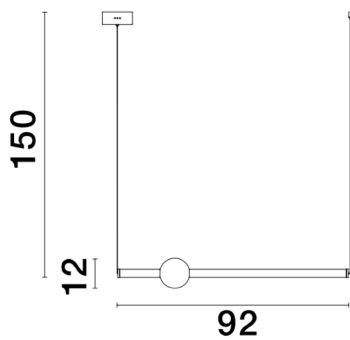

NOVA LUCE

PRODUCT DATASHEET

Version: 001

PRODUCT PHOTOGRAPH

TECHNICAL DRAWING

GENERAL INFORMATION

Product Code	9054452
Collection	Decorative
Product Category	Suspension
Product Family	Neutron
Mounting Location	Ceiling
Application Environment	Indoor

DIMENSION & WEIGHT

LxWxH (cm)	L: 92 W: 12 H: 150
Cut out (cm)	N/A
Weight (Kgr)	1.2

MATERIAL & COLOR

Product Color	Gold
Body Material	Aluminium & Acrylic

APPLICATION & MOUNTING

Ambient Working Temp.	Max 45 oC
Type of Protection	IP20
Dimmable	No
Type of Dimming (Optional)	N/A
Mounting type	Ceiling
Mounting Depth (cm)	N/A
Led Module Replaceable	No
Light Source	LED

Power (Nominal)	11W
Input voltage (Nominal)	220-240Vac
Mains Frequency	50/60Hz

PHOTOMETRICAL DATA

Luminous Flux	693 lm
Color Temperature	3000K
Light Color (Designation)	Warm White

WARRANTY

Warranty	3 Years
----------	----------------