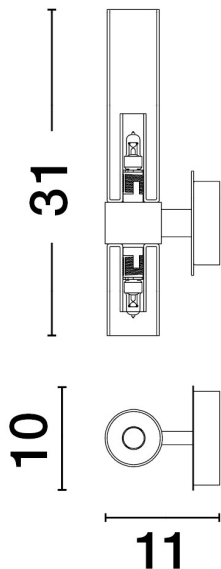

NOVA LUCE

PRODUCT DATASHEET

Version: 001

PRODUCT PHOTOGRAPH

TECHNICAL DRAWING

GENERAL INFORMATION

Product Code	9006054
Collection	Decorative
Product Category	Wall
Product Family	Century
Mounting Location	Wall
Application Environment	Indoor

DIMENSION & WEIGHT

LxWxH (cm)	L: 10 W: 11 H: 31
Cut out (cm)	N/A
Weight (Kgr)	1.0

MATERIAL & COLOR

Product Color	Matt Black
Body Material	Metal & Glass

APPLICATION & MOUNTING

Ambient Working Temp.	Max 45 oC
Type of Protection	IP20
Dimmable	Depends on the lamp
Type of Dimming (Optional)	N/A
Mounting type	Wall
Mounting Depth (cm)	N/A
Led Module Replaceable	Yes
Light Source	LED G9

Power (Nominal)	Depends on the lamp
Input voltage (Nominal)	220-240Vac
Mains Frequency	50/60Hz

PHOTOMETRICAL DATA

Luminous Flux	Depends on the lamp
Color Temperature	Depends on the lamp
Light Color (Designation)	N/A