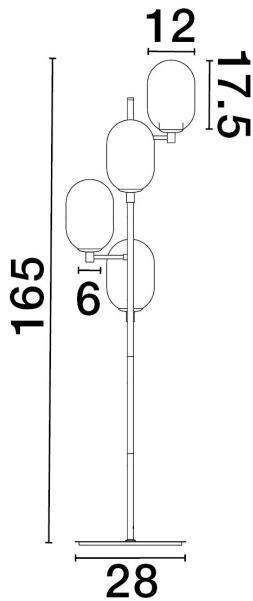

NOVA LUCE

PRODUCT DATASHEET

Version: 001

PRODUCT PHOTOGRAPH

TECHNICAL DRAWING

GENERAL INFORMATION

Product Code	9009248
Collection	Decorative
Product Category	Floor
Product Family	Balor
Mounting Location	N/A
Application Environment	Indoor

DIMENSION & WEIGHT

LxWxH (cm)	L: 12 W: 52,8 H: 165
Cut out (cm)	N/A
Weight (Kgr)	5.3

MATERIAL & COLOR

Product Color	Brass Gold
Body Material	Metal & Glass

APPLICATION & MOUNTING

Ambient Working Temp.	Max 45 oC
Type of Protection	IP20
Dimmable	Depends on the lamp
Type of Dimming (Optional)	N/A
Mounting type	N/A
Mounting Depth (cm)	N/A
Led Module Replaceable	Yes
Light Source	LED G9

Power (Nominal)	Depends on the lamp
Input voltage (Nominal)	220-240Vac
Mains Frequency	50/60Hz

PHOTOMETRICAL DATA

Luminous Flux	Depends on the lamp
Color Temperature	Depends on the lamp
Light Color (Designation)	N/A