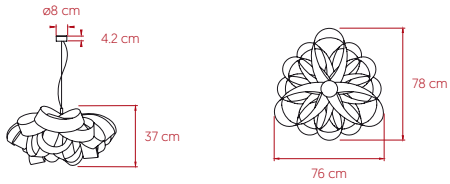

SIZE

REFERENCES

ATA SP

COMPONENTS

Wood Veneer Shade

Nickel Metal Canopy - \varnothing 8 cm

Stainless Steel Cable: 2.5 m

Transparent Electrical Cable: 2.5 m

LIGHT SOURCE

Class I

220 - 250V

Recommended Bulb - Not Included

E27 Lamp Holder

LED Globe DIM 12 W, 620 lm*

Energy Class E

*Measurements obtained by theoretical calculations at LZF using ivory white shades & recommended bulbs. Veneer Ref: 20 Ivory White.

PACKAGING

Box Size: 76 x 76 x 49 cm

Box Volume: 0.28 m³

Weight: Gross - 7.1 Kg | Net - 2.1 Kg

SELECT FROM FOLLOWING

WOOD VENEER FINISHES

- 20 - Ivory White
- 21 - Natural Cherry
- 22 - Natural Beech
- 24 - Yellow
- 25 - Orange
- 26 - Red
- 28 - Blue
- 29 - Grey
- 33 - Pale Rose
- 34 - Sea Blue