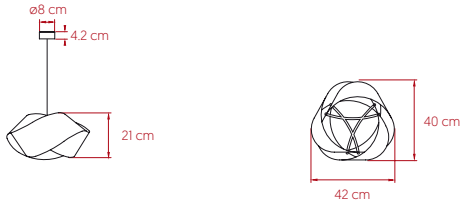

SIZE

REFERENCES

NUT S BK
NUT S NI
NUT S WH

COMPONENTS

Wood Veneer Shade

Metal Tripod

Metal Canopy - \varnothing 8 cm

Electrical Cable: 2.5 m

LIGHT SOURCE

Class I

220 - 250V

Recommended Bulb - Not Included
E27 Lamp Holder
LED Globe DIM 12 W, 960 lm*
Energy Class E

*Measurements obtained by theoretical calculations at LZf using Ivory White shades & recommended bulbs. Veneer Ref: 20 Ivory White.

- BK - Matte Black / Black Cable & Nickel Tripod
- WH - Matte White / White Cable & Nickel Tripod
- NI - Matte Nickel / Transparent Cable & Nickel Tripod

PACKAGING

Box Size: 51 x 51 x 32 cm

Box Volume: 0.08 m³