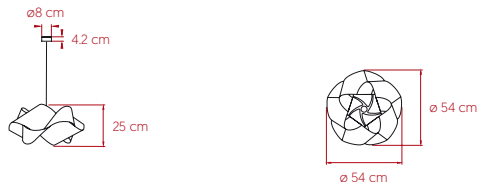

SWIRL

by Ray Power

Small Suspension **lzf**

SIZE

REFERENCES

SWRL SP BK
SWRL SP NI
SWRL SP WH

COMPONENTS

Wood Veneer Shade

Metal Tripod

Metal Canopy - \varnothing 8 cm

Electrical Cable: 2.5 m

LIGHT SOURCE

Class I

220 - 250V

Recommended Bulb - Not Included
E27 Lamp Holder
LED Globe DIM 12 W, 960 lm*
Energy Class E

*Measurements obtained by theoretical calculations at LZf using Ivory White shades & recommended bulbs. Veneer Ref: 20 Ivory White.

- BK** - Matte Black / Black Cable & Black Tripod
- WH** - Matte White / White Cable & White Tripod
- NI** - Matte Nickel / Transparent Cable & Nickel Tripod

PACKAGING

Box Size: 61 x 61 x 34 cm

Box Volume: 0.13 m³

Weight: Gross - 4.4 Kg | Net - 1.3 Kg