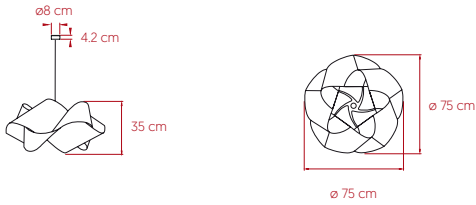

SWIRL

by Ray Power

Large Suspension **Lzf**

SIZE

REFERENCES

SWRL SG BK
SWRL SG NI
SWRL SG WH

COMPONENTS

Wood Veneer Shade

Metal Tripod

Metal Canopy - \varnothing 8 cm

Electrical Cable: 2.5 m

LIGHT SOURCE

Class I

220 - 250V

Recommended Bulb - Not Included
E27 Lamp Holder
LED Globe DIM 12 W, 1.050 lm*
Energy Class E

*Measurements obtained by theoretical calculations at LZF using Ivory White shades & recommended bulbs. Veneer Ref: 20 Ivory White.

PACKAGING

Box Size: 79 x 79 x 42 cm

Box Volume: 0.26 m³

Weight: Gross - 6.6 Kg | Net - 1.6 Kg

SELECT FROM FOLLOWING

WOOD VENEER FINISHES

- 20 - Ivory White
- 21 - Natural Cherry
- 22 - Natural Beech
- 24 - Yellow
- 25 - Orange
- 26 - Red
- 28 - Blue
- 29 - Grey
- 33 - Pale Rose
- 34 - Sea Blue