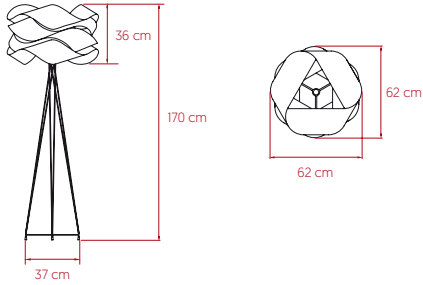

SIZE

REFERENCES

LK P

COMPONENTS

Wood Veneer Shade

Nickel Metal Base

Black Metal Tripod

Transparent Electrical Cable with Dimming Switch: 185 cm

LIGHT SOURCE

Class II

220 - 250V: Dimmable

Recommended Bulb - Not Included

E27 Lamp Holder

LED Globe DIM 12 W, 960 lm*

Energy Class E

*Measurements obtained by theoretical calculations at LZf using ivory white shades & recommended bulbs. Veneer Ref: 20 Ivory White.

PACKAGING

Box Size:

Box 1: 65 x 65 x 49 cm | 0.21 m³ | 2.4 Kg [Shade]

Box 2: 160 x 10 x 10 cm | 0.02 m³ | 2.5 Kg [Foot]

Weight: Gross - 4.9 Kg | Net - 3.1 Kg

SELECT FROM FOLLOWING

WOOD VENEER FINISHES

- 20** - Ivory White
- 21** - Natural Cherry
- 22** - Natural Beech
- 24** - Yellow
- 25** - Orange
- 26** - Red
- 28** - Blue
- 29** - Grey
- 33** - Pale Rose
- 34** - Sea Blue