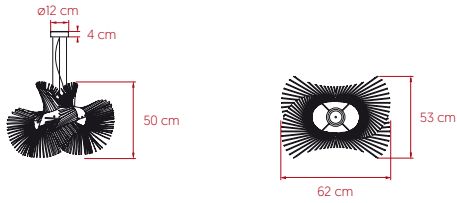

MINIMIKADO

by Miguel Herranz

Suspension **Lzf**

SIZE

REFERENCES

MMIK S

COMPONENTS

Wood Veneer Shade

Chrome Metal Structure

Nickel Metal Canopy - ø8 cm

3 Steel Cables: 2.5 m

Electrical Cable: 2.5 m

LIGHT SOURCE

Class I

220 - 250V

Recommended Bulb - Not Included

E27 Lamp Holder

LED Spherical DIM 11 W, 650 lm*

Energy Class B

*Measurements obtained by theoretical calculations at LZF using Ivory White shades & recommended bulbs. Veneer Ref: 20 Ivory White.

PACKAGING

Box Size: 66 x 66 x 62 cm

Box Volume: 0.27 m³

Weight: Gross - 5.7 Kg | Net - 2.1 Kg

SELECT FROM FOLLOWING

WOOD VENEER FINISHES

20 - Ivory White

21 - Natural Cherry

22 - Natural Beech