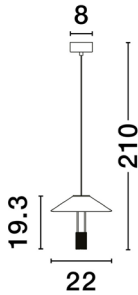

GENERAL INFORMATION

Product Code	9695276
Collection	Decorative
Product Category	Suspension
Product Family	Anafi
Mounting Location	Ceiling
Application Environment	Indoor
Specifications	

DIMENSION & WEIGHT

LxWxH (cm)	D: 22 H: 210
Cut out (cm)	N/A
Weight (Kgr)	0.8

MATERIAL & COLOR

Product Color	Black
Body Material	Steel & Aluminium & Acrylic

APPLICATION & MOUNTING

Ambient Working Temp.	Max 45 oC
Type of Protection	IP20
Dimmable	No
Type of Dimming	N/A
Mounting type	Surface
Mounting Depth (cm)	N/A
Led Module Replaceable	No
Light Source	LED

NOVA LUCE S.A

Schimatari Viotias
32009, Greece

+30 22620 58 121
+30 22620 56 743

info@novaluce.com
www.novaluce.com