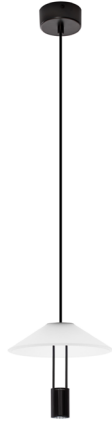

NOVA LUCE

PRODUCT DATASHEET

Version: 001

PRODUCT PHOTOGRAPH

TECHNICAL DRAWING