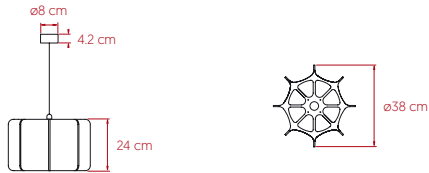

KACTOS

by Ray Power

Suspension **Lzf**

SIZE

REFERENCES

KTO S BK
KTO S WH

COMPONENTS

Wood Veneer Shade

Acrylic Frame

Metal Canopy: ø8 cm

Electrical Cable: 2.5 m

LIGHT SOURCE

Class I

220 - 250V

Recommended Bulb - Not Included
E27 Lamp Holder
LED Globe DIM 15W, 1.650 lm*
Energy Class F

*Measurements obtained by theoretical calculations at LZf using Ivory White shades & recommended bulbs. Veneer Ref: 20 Ivory White.

- BK - Matte Black / Black Frame & Black Cable
- WH - Matte White / White Frame & White Cable

PACKAGING

Box Size: 40 x 40 x 30 cm

Box Volume: 0.05 m³

Weight: Gross - 3 Kg | Net - 1 Kg