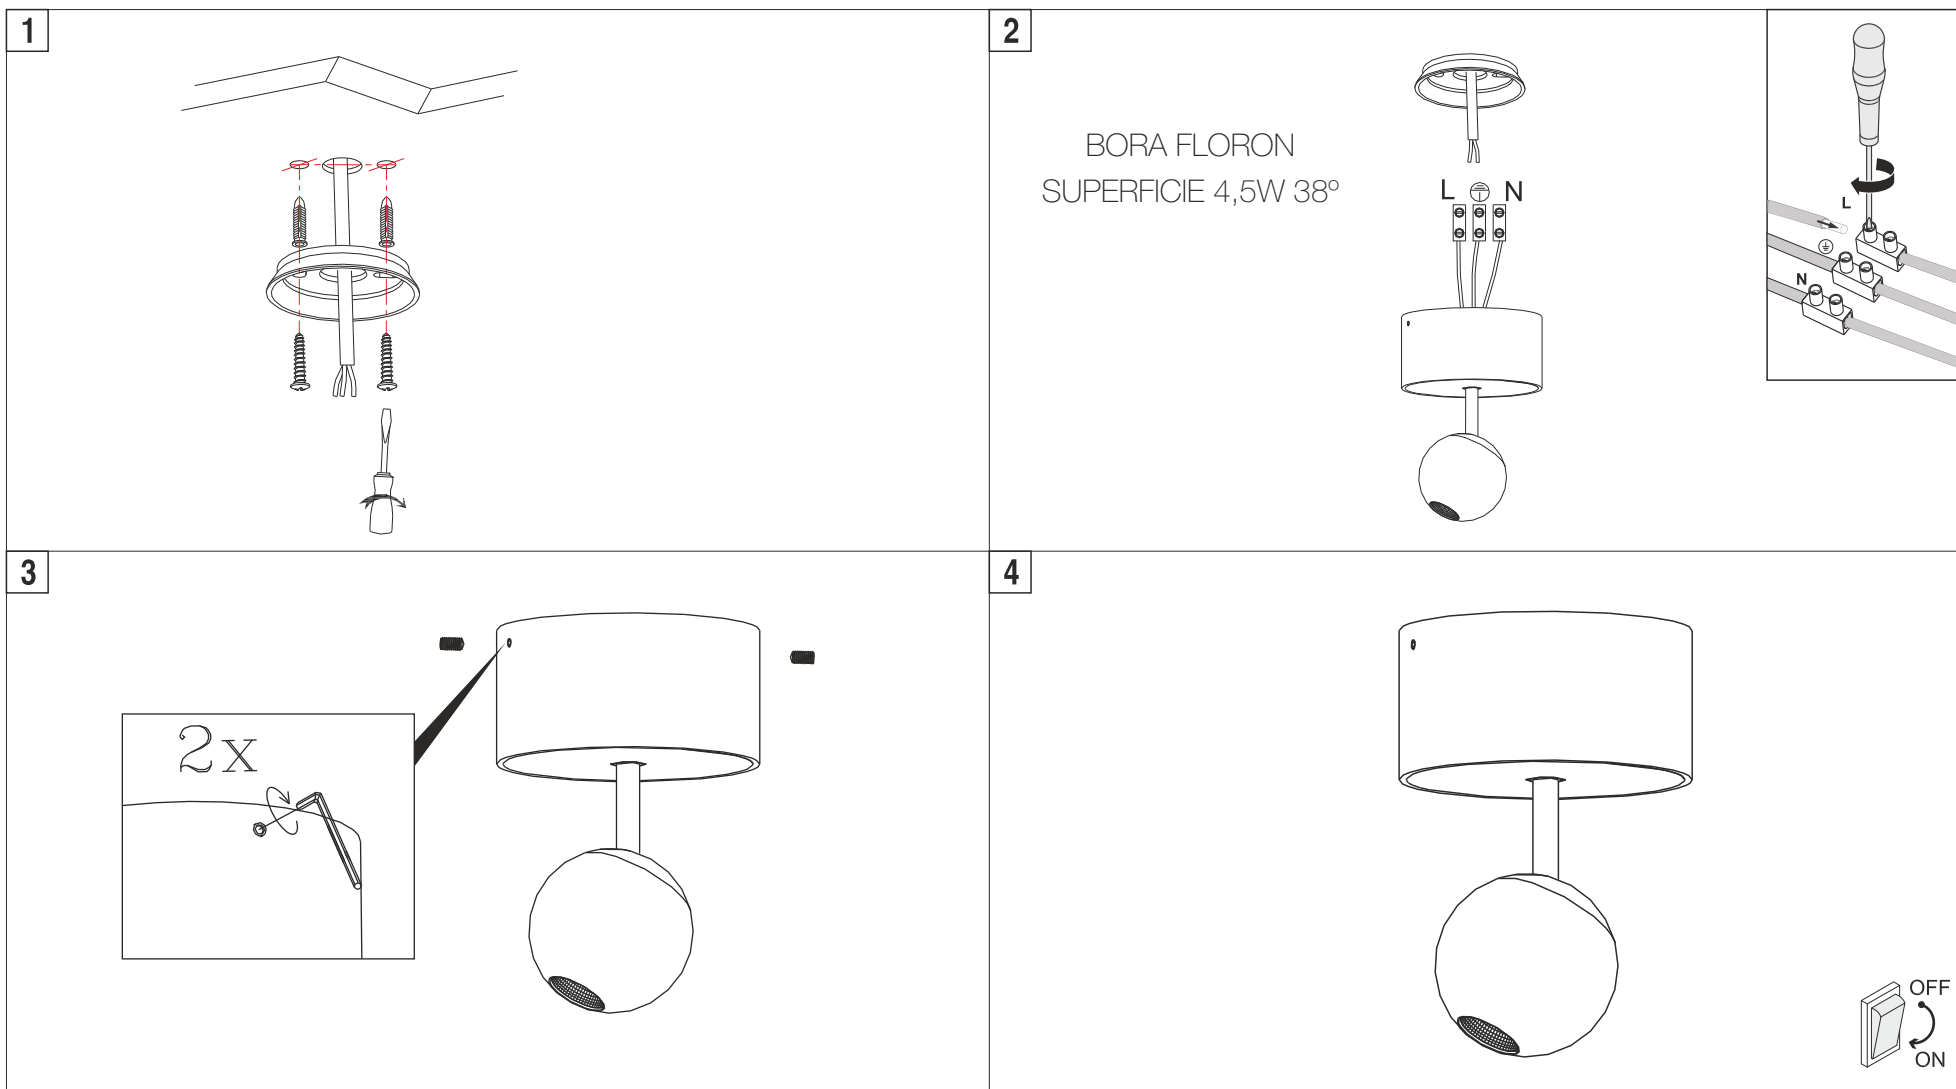

CODE 4621, 4622, 4623, 4624, 4625, 4626, 4627, 4628

ATTENTION: YOU HAVE TO CUT OFF THE POWER BEFORE INSTALLING THE LAMP

ALUMINIUM

IP20

MAC ADAM  
3 step

UGR <10

+40°C  
-20°C

RoHS