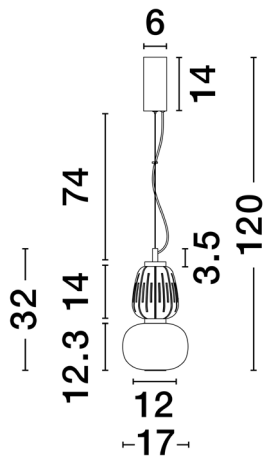

NOVA LUCE

PRODUCT DATASHEET

Version: 001

PRODUCT PHOTOGRAPH

TECHNICAL DRAWING

GENERAL INFORMATION

Product Code	9030538
Collection	Decorative
Product Category	Suspension
Product Family	Movil
Mounting Location	Ceiling
Application Environment	Indoor
Specifications	

DIMENSION & WEIGHT

LxWxH (cm)	D:17 H:120
Cut out (cm)	N/A
Weight (Kgr)	1.6

MATERIAL & COLOR

Product Color	Gold
Body Material	Metal & Glass

APPLICATION & MOUNTING

Ambient Working Temp.	Max 45 oC
Type of Protection	IP20
Dimmable	Yes
Type of Dimming	Triac
Mounting type	Surface
Mounting Depth (cm)	N/A
Led Module Replaceable	No
Light Source	LED

Power (Nominal)	18 W
Input voltage (Nominal)	220-240Vac
Mains Frequency	50/60Hz

PHOTOMETRICAL DATA

Luminous Flux	2335 lm
Color Temperature	3000K
Light Color (Designation)	Warm White

WARRANTY

Warranty	3 Years
----------	----------------