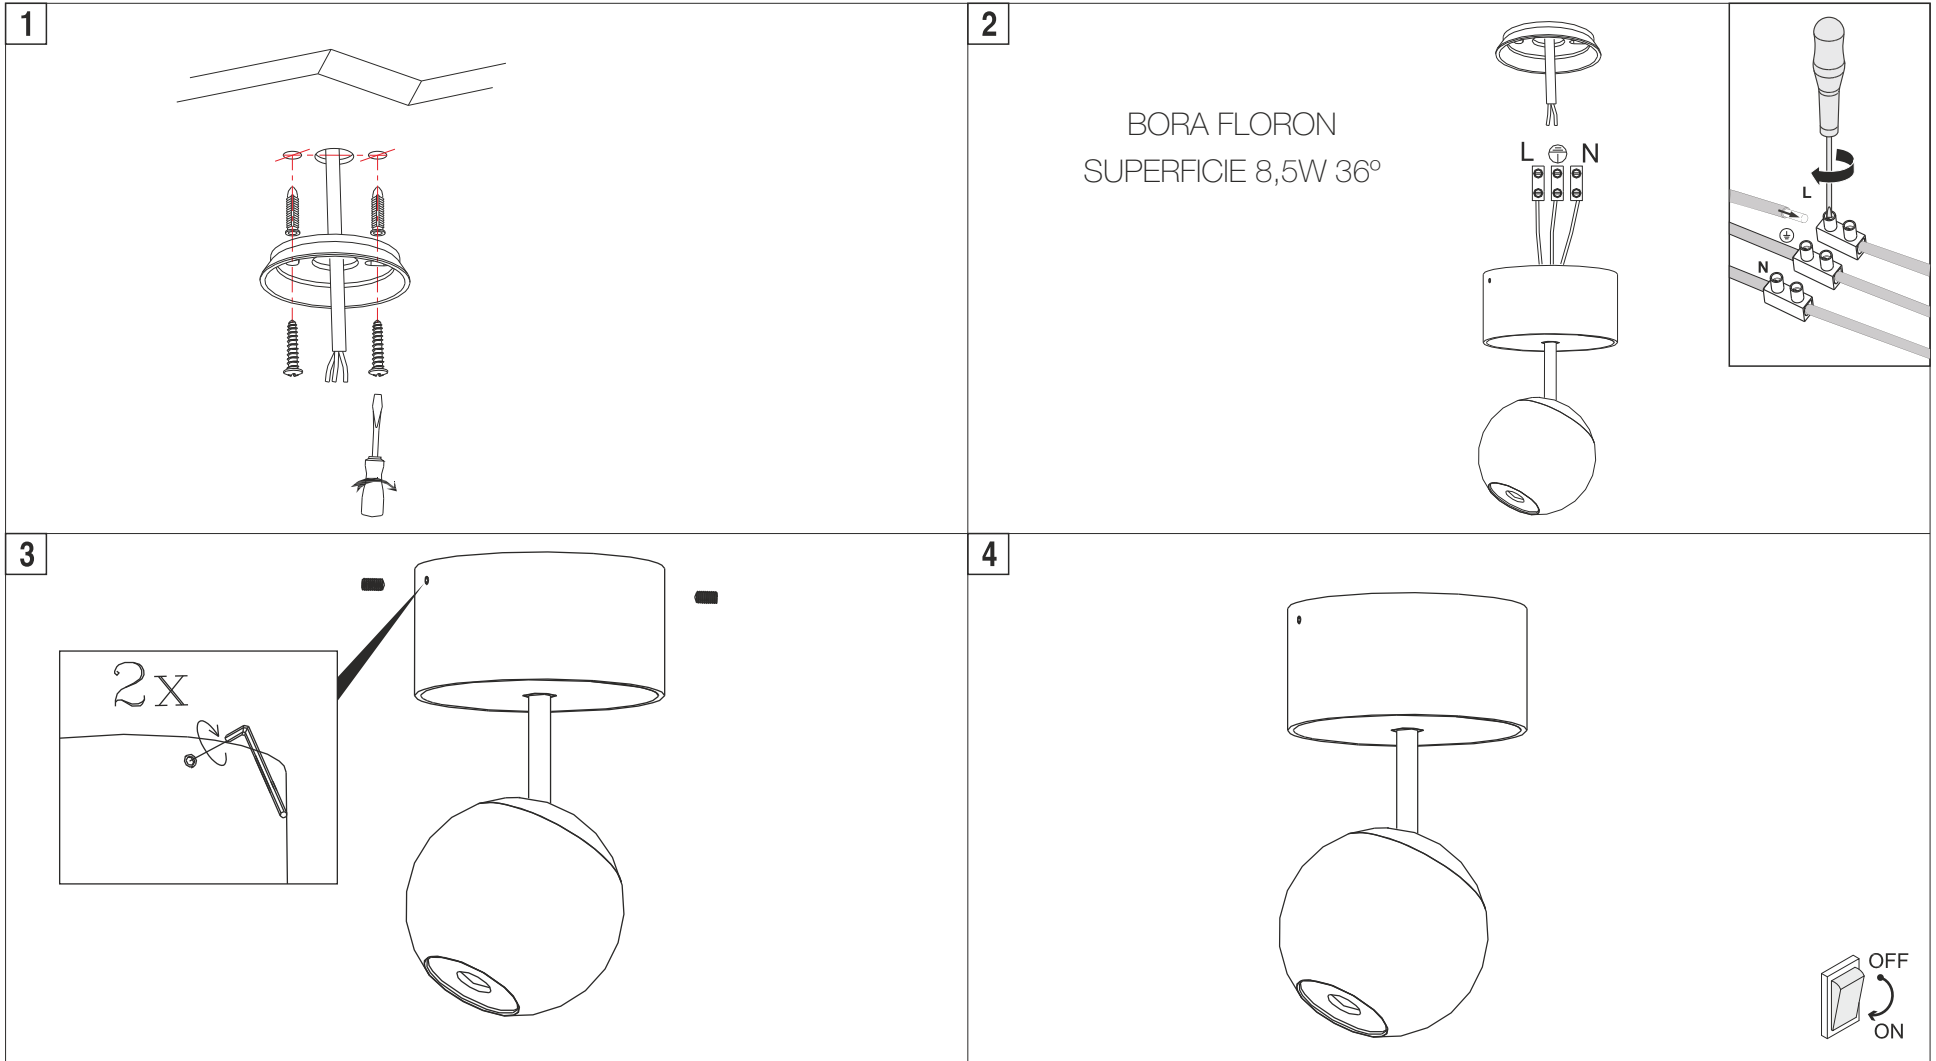

CODE 4629, 4630, 4631, 4632, 4633, 4634, 4635, 4636

ATTENTION: YOU HAVE TO CUT OFF THE POWER BEFORE INSTALLING THE LAMP

ALUMINIUM

IP20

MAC ADAM  
3 step

UGR <15

+40°C  
-20°C

RoHS