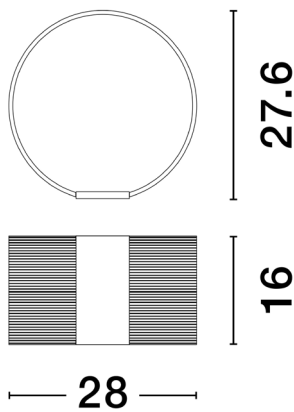

NOVA LUCE

PRODUCT DATASHEET

Version: 001

PRODUCT PHOTOGRAPH

TECHNICAL DRAWING

GENERAL INFORMATION

Product Code	9030637
Collection	Decorative
Product Category	Table
Product Family	Valentin
Mounting Location	N/A
Application Environment	Indoor
Specifications	

DIMENSION & WEIGHT

LxWxH (cm)	D:28 W:16 H:27.6
Cut out (cm)	N/A
Weight (Kgr)	1.0

MATERIAL & COLOR

Product Color	Brass Gold
Body Material	Aluminium & Acrylic

APPLICATION & MOUNTING

Ambient Working Temp.	Max 45 oC
Type of Protection	IP20
Dimmable	Yes
Type of Dimming	Triac
Mounting type	N/A
Mounting Depth (cm)	N/A
Led Module Replaceable	No
Light Source	LED

Power (Nominal)	14 W
Input voltage (Nominal)	220-240Vac
Mains Frequency	50/60Hz

PHOTOMETRICAL DATA

Luminous Flux	786 lm
Color Temperature	3000K
Light Color (Designation)	Warm White

WARRANTY

Warranty	3 Years
----------	----------------