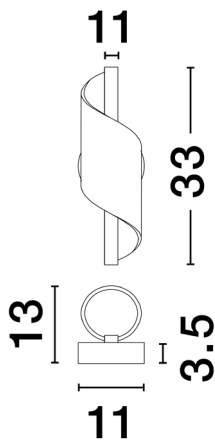

NOVA LUCE

PRODUCT DATASHEET

Version: 001

PRODUCT PHOTOGRAPH

TECHNICAL DRAWING

GENERAL INFORMATION

Product Code	9030634
Collection	Decorative
Product Category	Wall
Product Family	Valentin
Mounting Location	Wall
Application Environment	Indoor
Specifications	

DIMENSION & WEIGHT

LxWxH (cm)	L:11 W:13 H:33
Cut out (cm)	N/A
Weight (Kgr)	0.6

MATERIAL & COLOR

Product Color	Brass Gold
Body Material	Aluminium & Acrylic

APPLICATION & MOUNTING

Ambient Working Temp.	Max 45 oC
Type of Protection	IP20
Dimmable	No
Type of Dimming	N/A
Mounting type	Surface
Mounting Depth (cm)	N/A
Led Module Replaceable	No
Light Source	LED

Power (Nominal)	9 W
Input voltage (Nominal)	220-240Vac
Mains Frequency	50/60Hz

PHOTOMETRICAL DATA

Luminous Flux	505 lm
Color Temperature	3000K
Light Color (Designation)	Warm White

WARRANTY

Warranty	3 Years
----------	----------------