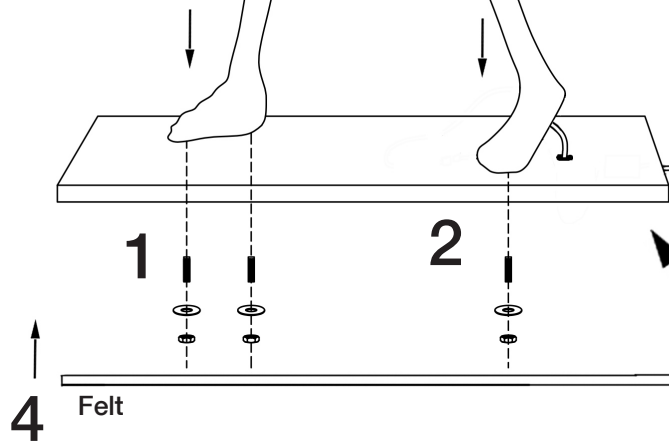

Retirar la tira de silicona, introducir tornillo através del orificio de la resina y atornillar a la mano de la figura.

Para ver la ficha técnica de producto completa, puede usar el siguiente código QR:

The assembly of this lamp must be done by two people.

Must be done by suitable staff (careful, patient, etc.)

Remove the silicone strip, insert the screw through the hole in the resin and screw it into the hand of the figure.