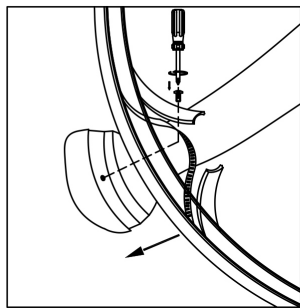

Retirar la tira de silicona, introducir tornillo através del orificio de la resina y atornillar a la mano de la figura.

Para ver la ficha técnica de producto completa, puede usar el siguiente código QR:

The assembly of this lamp must be done by two people.

Must be done by suitable staff (careful, patient, etc.)

Remove the silicone strip, insert the screw through the hole in the resin and screw it into the hand of the figure.