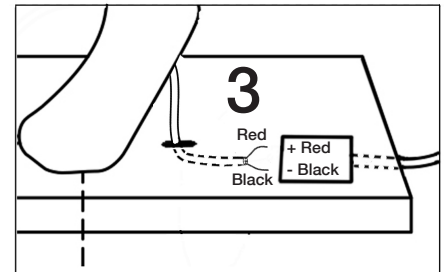

Retirar la tira de silicona, introducir tornillo através del orificio de la resina y atornillar a la mano de la figura.

Para ver la ficha técnica de producto completa, puede usar el siguiente código QR:

Please, do the assembling of this item on a soft support. (rug, carpet, rubber, etc.)

The assembly of this lamp must be done by two people.

Must be done by suitable staff (careful, patient, etc.)

**5**

Remove the silicone strip, insert the screw through the hole in the resin and screw it into the hand of the figure.

**6**

**4**

Felt

**3**

Red + Red  
Black - Black

You may use the following QR code to view the complete technical data sheet of the product: