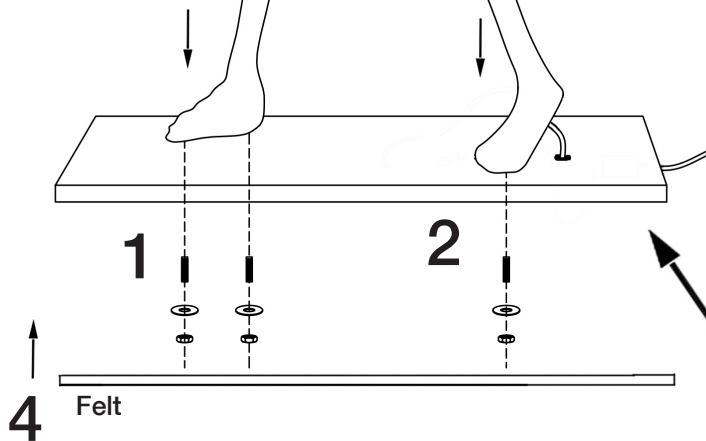

Retirar la tira de silicona, introducir tornillo através del orificio de la resina y atornillar a la mano de la figura.

Para ver la ficha técnica de producto completa, puede usar el siguiente código QR:

Please, do the assembling of this item on a soft support. (rug, carpet, rubber, etc.)

The assembly of this lamp must be done by two people.

Must be done by suitable staff (careful, patient, etc.)

**5**

Remove the silicone strip, insert the screw through the hole in the resin and screw it into the hand of the figure.

**6**

**4**

Felt

**3**

Red + Red  
Black - Black

You may use the following QR code to view the complete technical data sheet of the product: