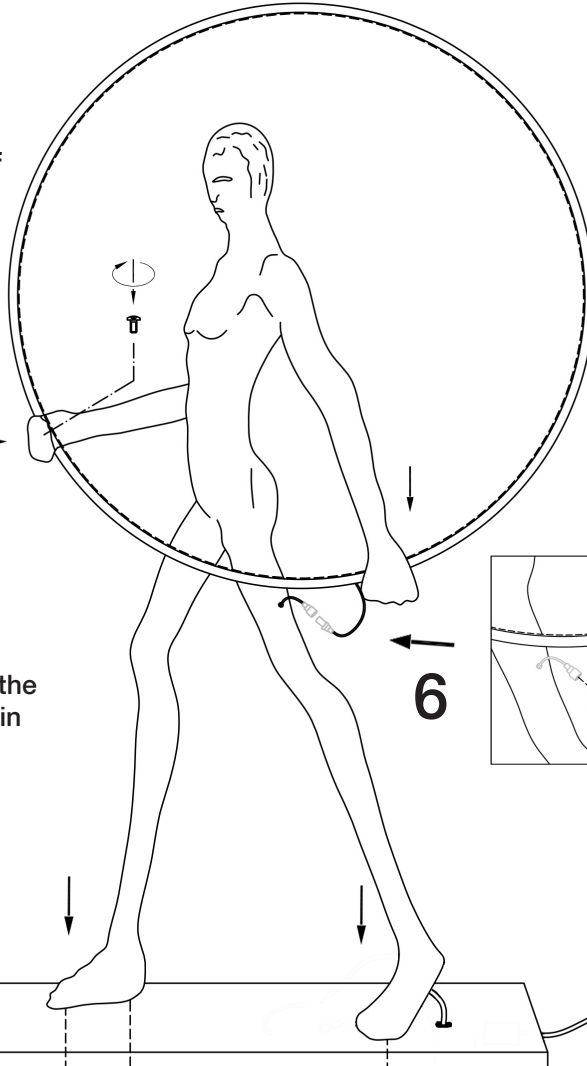

Retirar la tira de silicona, introducir tornillo através del orificio de la resina y atornillar a la mano de la figura.

Para ver la ficha técnica de producto completa, puede usar el siguiente código QR:

Please, do the assembling of this item on a soft support. (rug, carpet, rubber, etc.)

The assembly of this lamp must be done by two people.

Must be done by suitable staff (careful, patient, etc.)

**5**

Remove the silicone strip, insert the screw through the hole in the resin and screw it into the hand of the figure.

**6**

**4**

Felt

**3**

Red + Red  
Black - Black

You may use the following QR code to view the complete technical data sheet of the product: