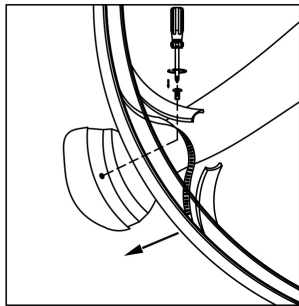

Retirar la tira de silicona, introducir tornillo através del orificio de la resina y atornillar a la mano de la figura.

Para ver la ficha técnica de producto completa, puede usar el siguiente código QR:

Please, do the assembling of this item on a soft support. (rug, carpet, rubber, etc.)

The assembly of this lamp must be done by two people.

Must be done by suitable staff (careful, patient, etc.)

**5**

Remove the silicone strip, insert the screw through the hole in the resin and screw it into the hand of the figure.