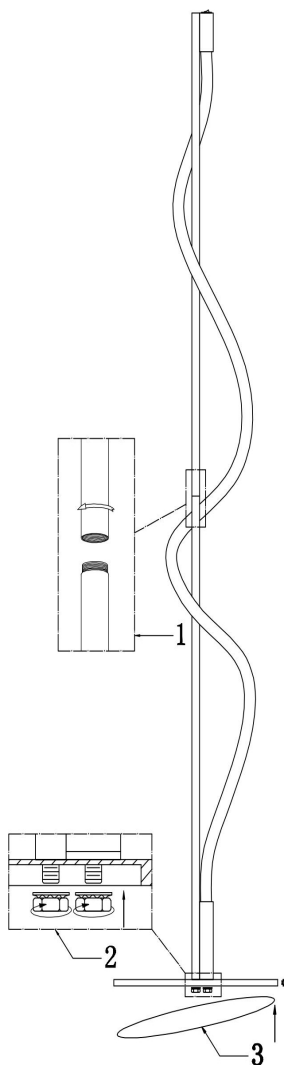

Instruction

MOD166FL-L15B3K

MAX 15W
450 Lumen

Model: MOD166FL-L15B3K
Collection: Modern
Series: Tau
Stehleuchte

This product contains a light source of the energy efficiency class E