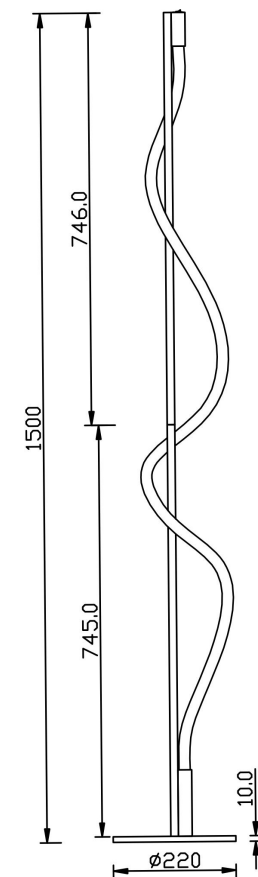

Instruction

MOD166FL-L15B3K

MAX 15W
450 Lumen

Model: MOD166FL-L15B3K
Collection: Modern
Series: Tau
Stehleuchte

This product contains a light source of the energy efficiency class E