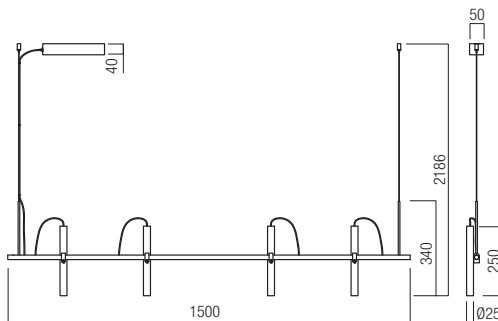

2700K

- art. **01-4268** Matt Black
- art. **01-4272** Matt Black/Silver Coffee
- art. **01-4276** Matt Black/Foggy Nickel

3000K

- art. **01-3713** Matt Black
- art. **01-3716** Matt Black/Silver Coffee
- art. **01-3719** Matt Black/Foggy Nickel

Led type	COB LED 4 pc x 7W
Power	28.5W
Input	220-240V, 50/60Hz
Color temperature	2700K or 3000K
Lumen source	2700K: 2637 lm 3000K: 2898 lm
Lumen system	2700K: 1581 lm 3000K: 1738 lm
Optic	25°
CRI	90
Dimmable TRIAC	
	CE