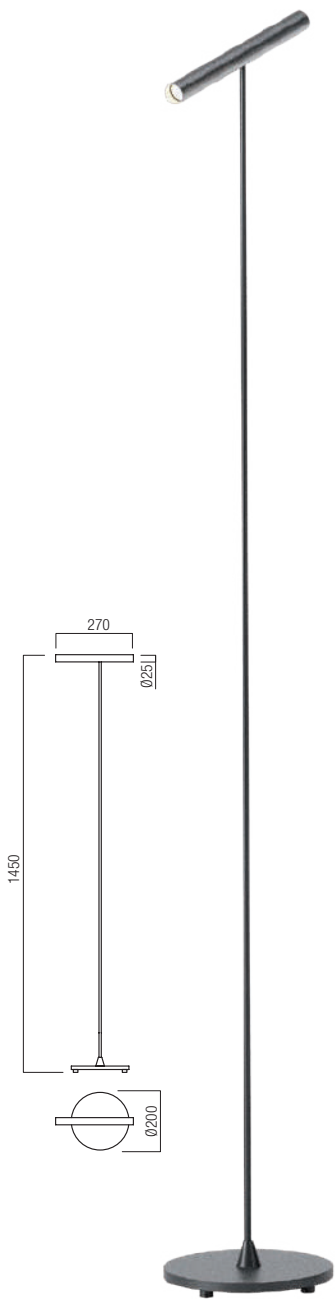

2700K

- art. **01-4265** Matt White
- art. **01-4270** Matt Black/Silver Coffee
- art. **01-4274** Matt Black/Foggy Nickel
- art. **01-4266** Matt Black

3000K

- art. **01-3980** Matt White
- art. **01-3981** Matt Black/Silver Coffee
- art. **01-3982** Matt Black/Foggy Nickel
- art. **01-3983** Matt Black

Led type	COB LED 1 pcs x 7W
Power	8,3W
Input	220-240V, 50/60Hz
Color temperature	2700K or 3000K
Lumen source	2700K: 732 lm 3000K: 805 lm
Lumen system	2700K: 498 lm 3000K: 542 lm
Optic	25°
CRI	90
Dimmable TRIAC	☑
CE IP20	

2700K

- art. **01-4267** Matt Black
- art. **01-4271** Matt Black/Silver Coffee
- art. **01-4275** Matt Black/Foggy Nickel

3000K

- art. **01-3712** Matt Black
- art. **01-3715** Matt Black/Silver Coffee
- art. **01-3718** Matt Black/Foggy Nickel

2700K

-  art. **01-4269** Matt Black
-  art. **01-4273** Matt Black/Silver Coffee
-  art. **01-4277** Matt Black/Foggy Nickel

3000K

-  art. **01-3714** Matt Black
-  art. **01-3717** Matt Black/Silver Coffee
-  art. **01-3720** Matt Black/Foggy Nickel