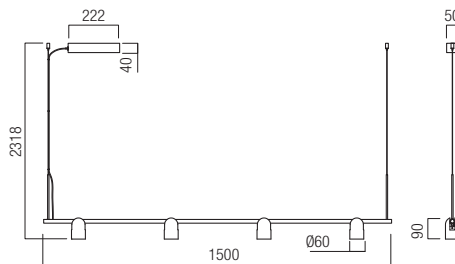

2700K

art. **01-4214** Matt Black/Silver Coffee

3000K

art. **01-3672** Matt Black/Silver Coffee

Led type COB LED 4 pc x 5.5W  
 Power 25W  
 Input 220-240V, 50/60Hz  
 Color temperature 2700K or 3000K  
 Lumen source **2700K:** 2185 lm **3000K:** 2484 lm  
 Lumen system **2700K:** 1812 lm **3000K:** 2036 lm  
 Optic 25°  
 CRI 90  
 Dimmable TRIAC