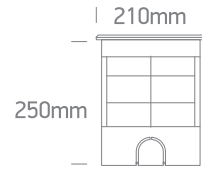

INSTALLATION MANUAL

69074C

230V | COB LED | 12x1,5W | IP67
 Stainless steel 316L + Die cast aluminium body
 Tilttable beam.
 Complete with driver.

Warnings:

1. Make sure that the product is installed properly before connecting to electricity.
2. Do not cover the fitting.
3. Maintenance and installation should only be carried out by a professional electrician.