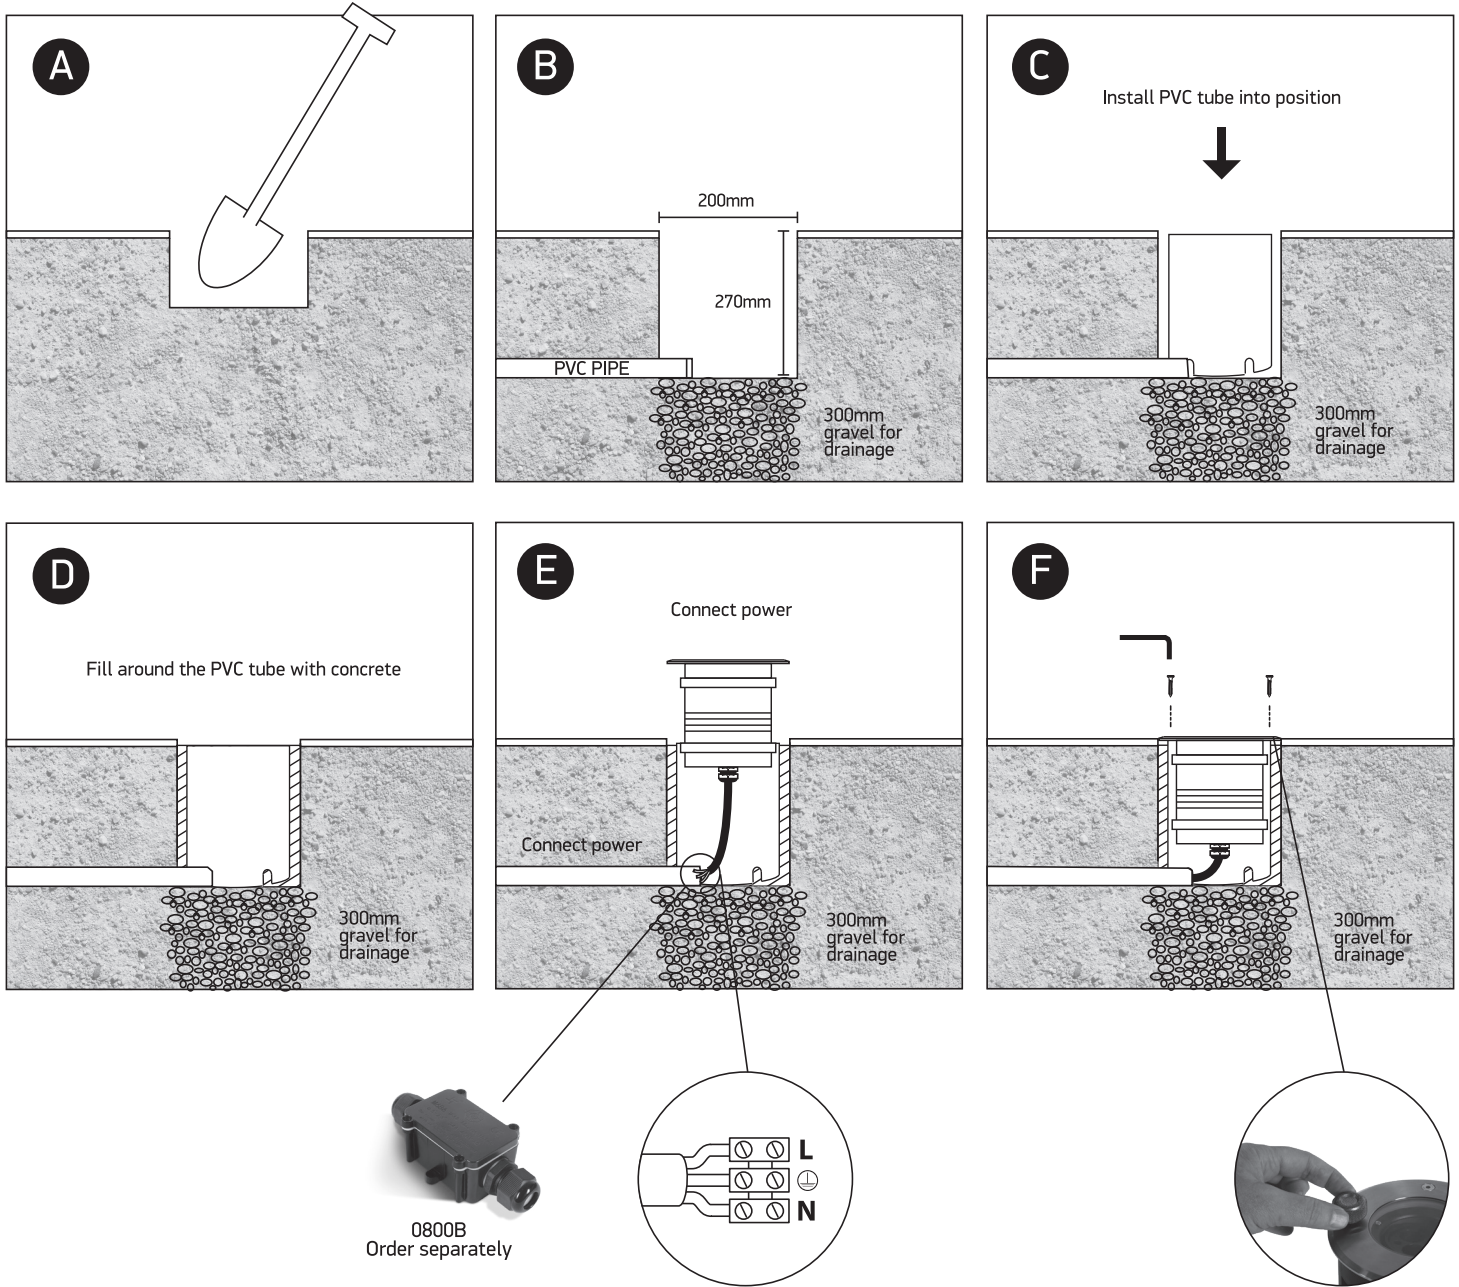

INSTALLATION MANUAL

69074C

230V | COB LED | 12x1,5W | IP67
 Stainless steel 316L + Die cast aluminium body
 Tilttable beam.
 Complete with driver.

Warnings:

1. Make sure that the product is installed properly before connecting to electricity.
2. Do not cover the fitting.
3. Maintenance and installation should only be carried out by a professional electrician.