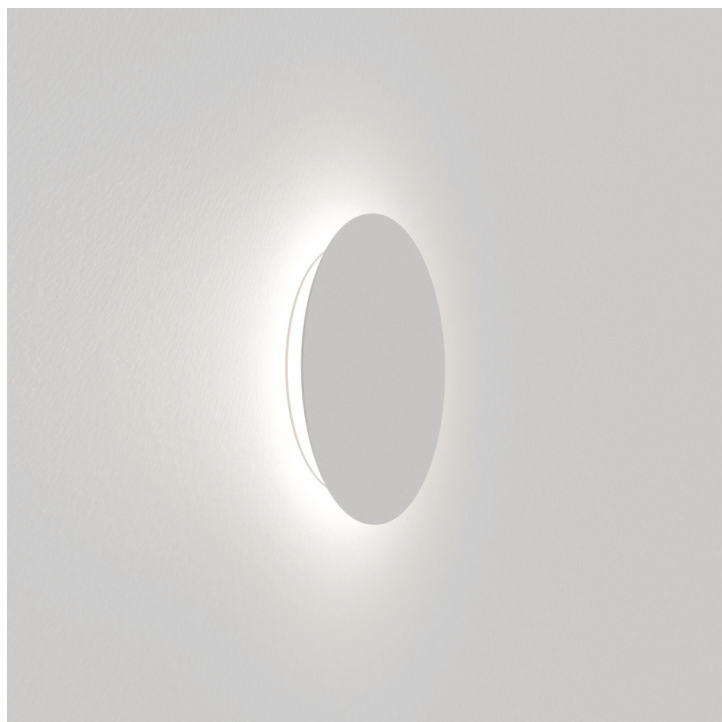

Spot Torch Base

GU10 Bulb not included
(MR16/GU10 - Ø50 mm)

Voltage Voltaje

• 220-240VAC

Cod.

P611.00000000.x

Protection Protección

• IP20

Finishes Acabados

- Black
- White

Downloads Descargas

Nik

Luminary**Luminária**

- L70 > 50000h
- MacAdam 3

Optic Óptica

- Opal diffuser