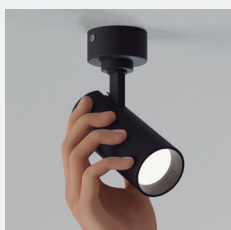

Spot Torch Base

GU10 Bulb not included
(MR16/GU10 - Ø50 mm)

Voltage Voltaje

• 220-240VAC

Cod.

P611.00000000.x

Protection Protección

• IP20

Finishes Acabados

- Black
- White

Downloads Descargas

Nik

Luminary**Luminária**

- L70 > 50000h
- MacAdam 3

Optic Óptica

- Opal diffuser