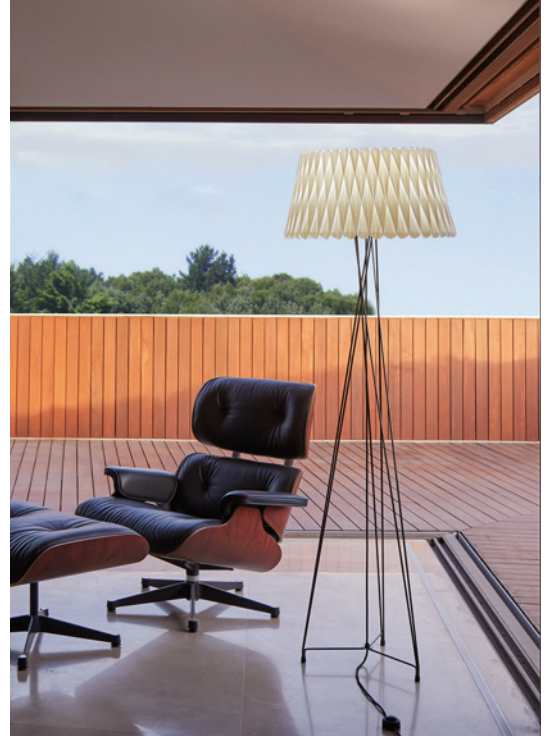

SELECT FROM FOLLOWING

WOOD VENEER FINISHES

20 - Ivory White

22 - Natural Beech

METAL & CABLE FINISHES

BK - Matte Black & Black Cable

IV - Ivory White & Black Cable

NI - Matte Nickel & Black Cable

GD - Gold & Gold Cable