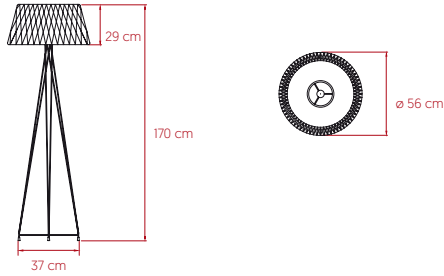

SIZE

REFERENCES

LOLA P BK
 LOLA P GD
 LOLA P IV
 LOLA P NI

COMPONENTS

Wood Veneer Shade

Transparent Acrylic Frame

Metal Base

Electrical Cable with Dimming Switch: 185 cm

LIGHT SOURCE

Class II  

220 - 250V: Dimmable

Recommended Bulb - Not Included
 E27 Lamp Holder
 LED Globe DIM 12 W, 845 lm*
 Energy Class E

*Measurements obtained by theoretical calculations at LZf using ivory white shades & recommended bulbs. Veneer Ref: 20 Ivory White.

PACKAGING

Box Size:

Box 1: 159 x 52 x 52 cm | 0.43 m³ | 7.4 Kg (Tripod Stand)

Box 2: 66 x 66 x 42 cm | 0.18 m³ | 5.5 Kg (Shade)

Weight: Gross - 13 Kg | Net - 4.1 Kg

SELECT FROM FOLLOWING

WOOD VENEER FINISHES