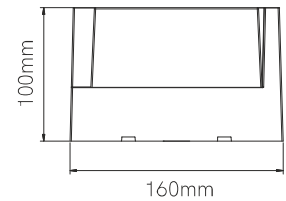

Code	Color	Power	CCT	Lumens
Blis R	4957	○ White	15W	2.700K / 3.200K / 4.000K	1.470 lm
	4958	● Black	15W	2.700K / 3.200K / 4.000K	1.470 lm
	4959	● Corten	15W	2.700K / 3.200K / 4.000K	1.470 lm
	Code	Color	Power	CCT	Lumens
Blis C	4960	○ White	15W	2.700K / 3.200K / 4.000K	1.370 lm
	4961	● Black	15W	2.700K / 3.200K / 4.000K	1.370 lm
	4962	● Corten	15W	2.700K / 3.200K / 4.000K	1.370 lm