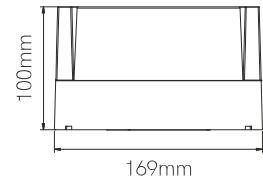

New

Blis Switch outdoor lighting

Technical Data

Ceiling or wall outdoor fixture.

Light

Switch LED in 2700-3000-4000K with IP65.

Finishes

Matt white, matt black and corten.
Polycarbonate.

Blis C

	Code	Color	Power	CCT	Lumens
Blis R	4957	○ White	15W	2.700K / 3.200K / 4.000K	1.470 lm
	4958	● Black	15W	2.700K / 3.200K / 4.000K	1.470 lm
	4959	● Corten	15W	2.700K / 3.200K / 4.000K	1.470 lm
	Code	Color	Power	CCT	Lumens
Blis C	4960	○ White	15W	2.700K / 3.200K / 4.000K	1.370 lm
	4961	● Black	15W	2.700K / 3.200K / 4.000K	1.370 lm
	4962	● Corten	15W	2.700K / 3.200K / 4.000K	1.370 lm