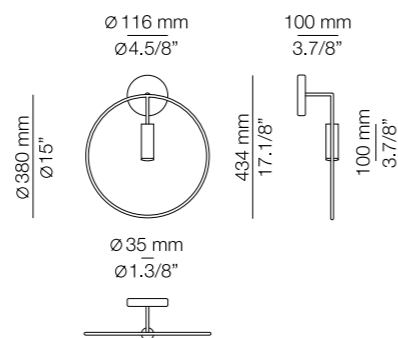

M-3637-W

LED 6,2W
(2700K / Ang. 45° / >90 CRI
350mA) 100V - 240V
Typ* 725 lumens
Sensor Dimmer
Universal plug

Finishes

- 26 BLK (Body)
- 26 BLK (Head)
- 61 S GLD (Head)

M-3637-M

LED 6,2W
(3000K / Ang. 45° / >90 CRI
350mA) 100V - 240V
Typ* 763 lumens
Sensor Dimmer
Universal plug

Finishes

- 26 BLK (Body)
- 26 BLK (Head)
- 61 S GLD (Head)

A-3630-W

LED 6,2W
(2700K / Ang. 45° / >90 CRI
350mA) 100V - 240V
Typ* 725 lumens
Non Dimmable

Finishes

- 26 BLK (Body)
- 26 BLK (Head)
- 61 S GLD (Head)

A-3630-M

LED 6,2W
(3000K / Ang. 45° / >90 CRI
350mA) 100V - 240V
Typ* 763 lumens
Non Dimmable

Finishes

- 26 BLK (Body)
- 26 BLK (Head)
- 61 S GLD (Head)

Hotel Casa Vincke

Additional

15° angle optic lens conversion kit.
We offer custom finishes, sizes,
and alternate lamping for projects.