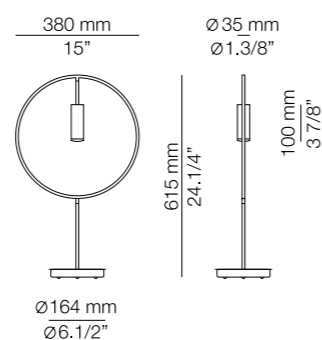

M-3637-W

LED 6,2W
(2700K / Ang. 45° / >90 CRI
350mA) 100V - 240V
Typ* 725 lumens
Sensor Dimmer
Universal plug

Finishes

- 26 BLK (Body)
- 26 BLK (Head)
- 61 S GLD (Head)

M-3637-M

LED 6,2W
(3000K / Ang. 45° / >90 CRI
350mA) 100V - 240V
Typ* 763 lumens
Sensor Dimmer
Universal plug

Finishes

- 26 BLK (Body)
- 26 BLK (Head)
- 61 S GLD (Head)

A-3630-W

LED 6,2W
(2700K / Ang. 45° / >90 CRI
350mA) 100V - 240V
Typ* 725 lumens
Non Dimmable

Finishes

- 26 BLK (Body)
- 26 BLK (Head)
- 61 S GLD (Head)

A-3630-M

LED 6,2W
(3000K / Ang. 45° / >90 CRI
350mA) 100V - 240V
Typ* 763 lumens
Non Dimmable

Finishes

- 26 BLK (Body)
- 26 BLK (Head)
- 61 S GLD (Head)

Hotel Casa Vincke

Additional

15° angle optic lens conversion kit.
We offer custom finishes, sizes,
and alternate lamping for projects.

Photographs may show non-standard products.