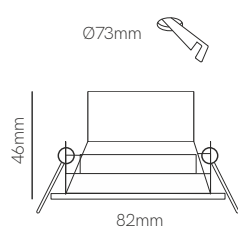

Luk

Technical Information

Version	Luk
Installation	Recessed
Material	Aluminium
Finishes	White / Black
Bulbholder	50mm GU10
Code	4758 <input type="checkbox"/>
	4759 <input checked="" type="checkbox"/>

*GU10 Bulbholder included.