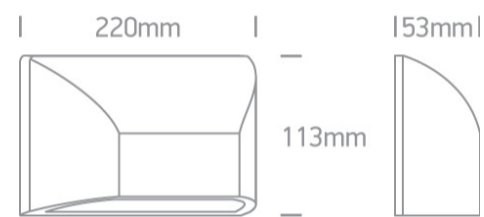

12 Wall & Ceiling LED>Down Illumination Wall Lights ABS + PC

67396/W/V

6W CCT Variable LED wall light, IP65.

Complies with standard EN60598-1 and any other specific standards.

Downloads

Dimensions

Physical Specification

Item Group	12 Wall & Ceiling LED
Family	Down Illumination Wall Lights ABS + PC
Order Code	67396/W/V
Colour	White
Material	ABS
Diffuser Material	PC
Shape	Rectangular
Length	220mm
Width	53mm
Height	113mm
Surface Wall	Yes
Indoor	Yes