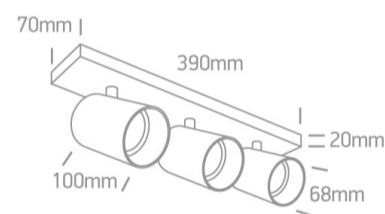

12 Wall & Ceiling > The Retro GU10 Spots

65305N/W

3x10W Retro surface wall and ceiling decorative MR16 GU10 Spot.

Complies with standard EN60598-1 and any other specific standards.

Downloads

Dimensions

Physical Specification

Item Group	12 Wall & Ceiling
Family	The Retro GU10 Spots
Order Code	65305N/W
Colour	White
Material	Aluminium
Shape	Rectangular
Length	390mm
Width	70mm
Height	20mm
Surface Ceiling	Yes
Surface Wall	Yes
Indoor	Yes

Adjustable

2 Directions

Electrical Characteristics

Gear

No

Fitting + Driver

Input Voltage

100-240V

43cm

Box Width

8,5cm

Box Height

13cm

Box Weight

1.416kg

Pcs/Carton